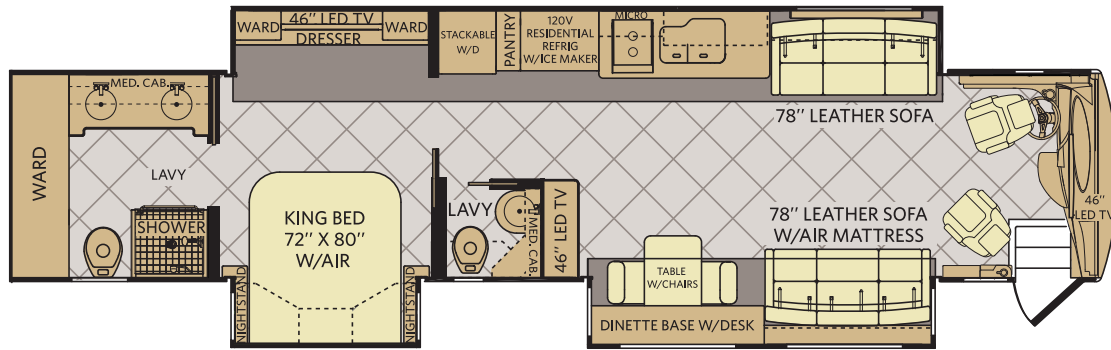

	WINTER PARADISE	B'DAZZLED CHOCOLATE	ELOQUENT EBONY	SOLID WOOD CABINETRY
SOFA				
DINETTE				
BEDSPREAD				
COUNTERTOP				
FLOORING				
CARPET				

FLOOR PLAN

45BT

Available options: 107, 126, 129, 830, 831, 854