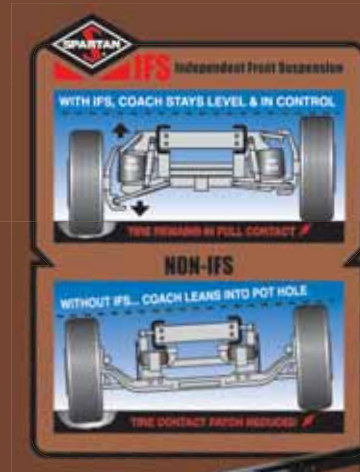

THE LIBERTY CHASSIS

Technology this groundbreaking requires an expert team. That's why American Coach and Spartan decided to join forces—to create a rugged, modular chassis system for an incomparable driving experience. Since 2004, the American Coach line has been built on the Liberty Chassis, an integration of superior American Coach

framing technology and the Spartan Chassis modular system, providing the strength and structure for a ride unrivaled in the luxury coach industry. So even coupled with a high-performance diesel engine, you'll enjoy the lowest levels of vibration for the smoothest riding coach on the road. Consider it our salute to integrity.

American Coach®

THE OFFICIAL LUXURY COACH OF THE AMERICAN ROAD

For more information, visit us at www.AmericanCoach.com or call us at 800.854.1344

©2011. Fleetwood RV, Inc. Printed in the USA. Inventory Control Number AH12B1, 09/11. Model Year 2012, First Edition.