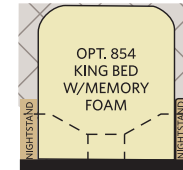

FLOOR PLAN

45BT

Available options: 107, 126, 129, 830, 831, 854

45T

Available options: 107, 126, 129, 828, 831, 854

OPTIONS

OPT. 129
WASHER/DRYER READY

OPT. 126
WASHER/DRYER COMBO

OPT. 107
DISHWASHER

Seatbelt configuration may vary depending on options chosen.