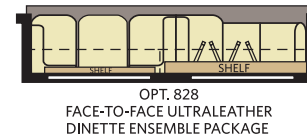

FLOOR PLAN

45BT

Available options: 107, 126, 129, 830, 831, 854

45T

Available options: 107, 126, 129, 828, 831, 854

OPTIONS

OPT. 129
WASHER/DRYER READY

OPT. 126
WASHER/DRYER COMBO

OPT. 107
DISHWASHER

Seatbelt configuration may vary depending on options chosen.