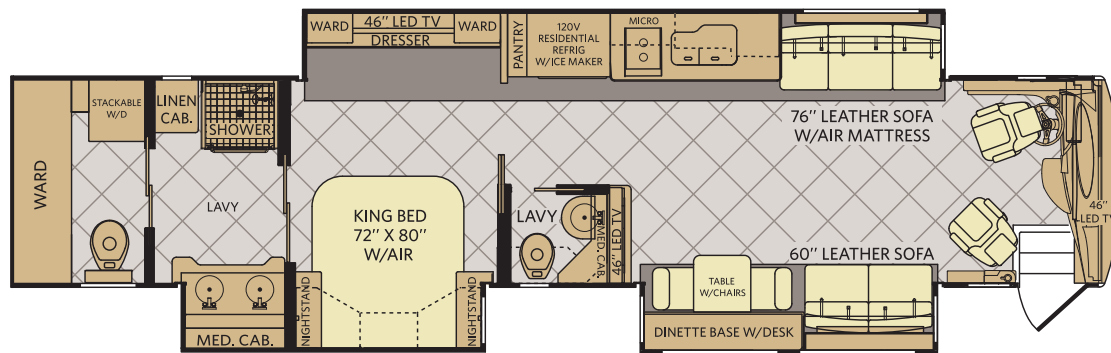

45T

Available options: 107, 126, 129, 828, 831, 854