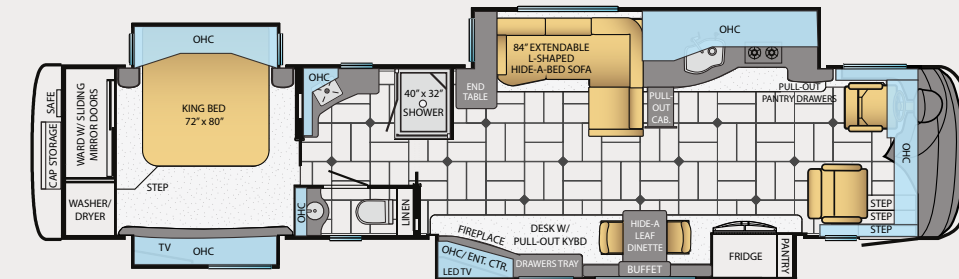

4557

FLOOR PLAN SPECIFICATIONS

Floor Plan	App. Overall Length	Width	App. Overall Height	Interior Width	Interior Height	Grey Tank	Sewage Tank	Water Tank	Propane Tank	Furnace
4554	44' 11"	101.5"	13' 1"	95.5"	84"	65 gal	45 gal	105 gal	22 gal	50,000 btu
4557	44' 11"	101.5"	13' 1"	95.5"	84"	65 gal	45 gal	105 gal	22 gal	50,000 btu