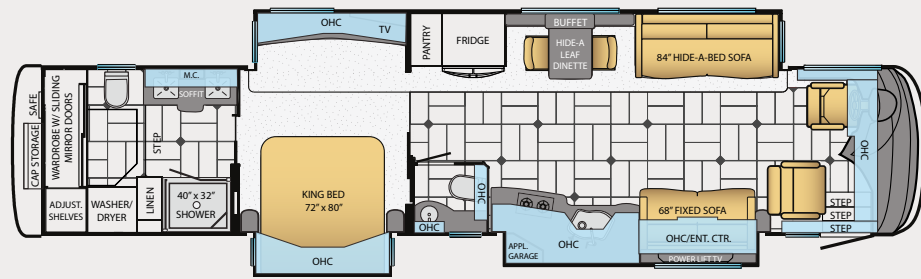

4553

FLOOR PLAN SPECIFICATIONS

Floor Plan	App. Overall Length	Width	App. Overall Height	Interior Width	Interior Height	Grey Tank	Sewage Tank	Water Tank	Propane Tank	Furnace
4544	44' 11"	101.5"	13' 1"	95.5"	84"	65 gal	45 gal	105 gal	22 gal	50,000 btu
4552	44' 11"	101.5"	13' 1"	95.5"	84"	65 gal	45 gal	105 gal	22 gal	50,000 btu
4553	44' 11"	101.5"	13' 1"	95.5"	84"	65 gal	45 gal	105 gal	22 gal	50,000 btu