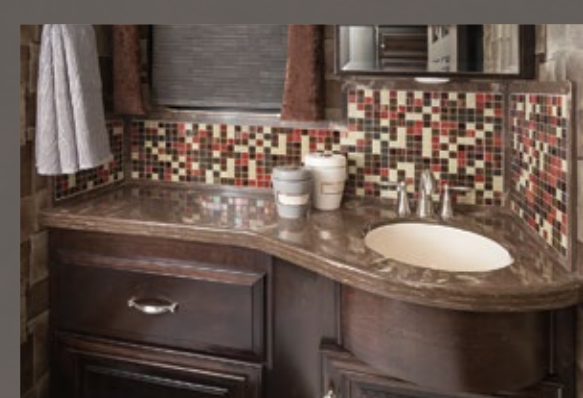

A clean break from the expected.

Functional beauty is a hallmark of Newmar quality. And nowhere is it more on display than in the new master bath of the 2014 Essex. The large 40" x 32" residential shower now includes floor-to-ceiling gradated tiling, color-customized to match the specific décor of your floorplan.

You'll also enjoy the polished solid surface double vanity with room for two, plus the extra half bath for extra guests. With Newmar, you're showered with all the amenities you could ask for.

Features at a glance:

- Wall to wall and floor-to-ceiling gradated tiling
- Demand water system
- Dual solid surface bathroom vanity sinks with gradated tile backsplash
- Fold down teak shower seat*

◀ **Left:** A polished solid surface double vanity is ideal for couples.

◀ **Right:** Clear glass shower enclosure with wall-to-wall maintenance-free tile.

*Optional