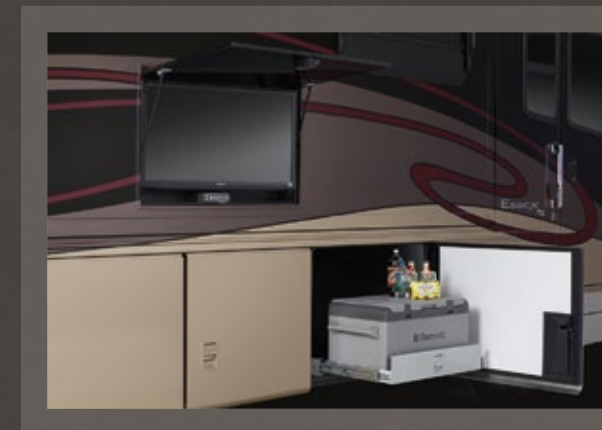

Other hidden talents abound, including enhanced-height storage with power-assist compartments* and access to the standard Dometic exterior freezer.

Comfort Drive™
STEERING

Features at a glance:

- Spartan® K2 Tag Axle Chassis with 500HP Cummins ISX Engine
- Comfort Drive™ Steering with power control
- Cummins Onan® Quiet Diesel™ Generator
- Freightliner® Chassis with 500HP Dd13 Detroit Diesel Engine*