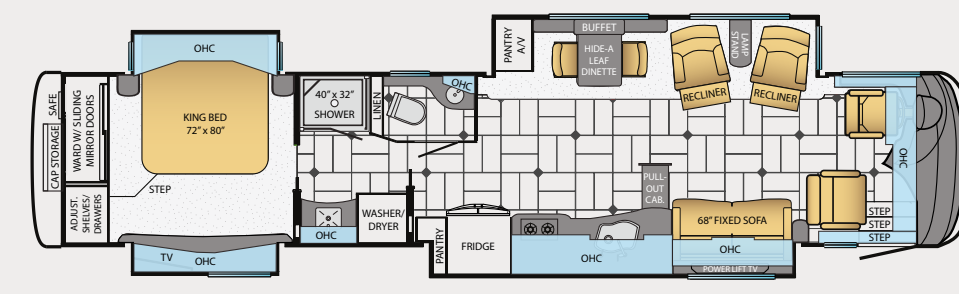

ESSEX FLOOR PLANS

4554