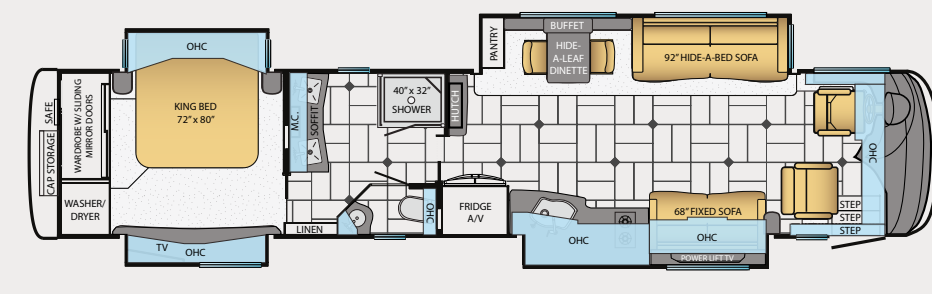

ESSEX FLOOR PLANS

4544

4552

4553

FLOOR PLAN SPECIFICATIONS

Floor Plan	App. Overall Length	Width	App. Overall Height	Interior Width	Interior Height	Grey Tank	Sewage Tank	Water Tank	Propane Tank	Furnace
4544	44' 11"	101.5"	13' 1"	95.5"	84"	65 gal	45 gal	105 gal	22 gal	50,000 btu
4552	44' 11"	101.5"	13' 1"	95.5"	84"	65 gal	45 gal	105 gal	22 gal	50,000 btu
4553	44' 11"	101.5"	13' 1"	95.5"	84"	65 gal	45 gal	105 gal	22 gal	50,000 btu

ESSEX FLOOR PLANS

4554

4557

FLOOR PLAN SPECIFICATIONS

Floor Plan	App. Overall Length	Width	App. Overall Height	Interior Width	Interior Height	Grey Tank	Sewage Tank	Water Tank	Propane Tank	Furnace
4554	44' 11"	101.5"	13' 1"	95.5"	84"	65 gal	45 gal	105 gal	22 gal	50,000 btu
4557	44' 11"	101.5"	13' 1"	95.5"	84"	65 gal	45 gal	105 gal	22 gal	50,000 btu