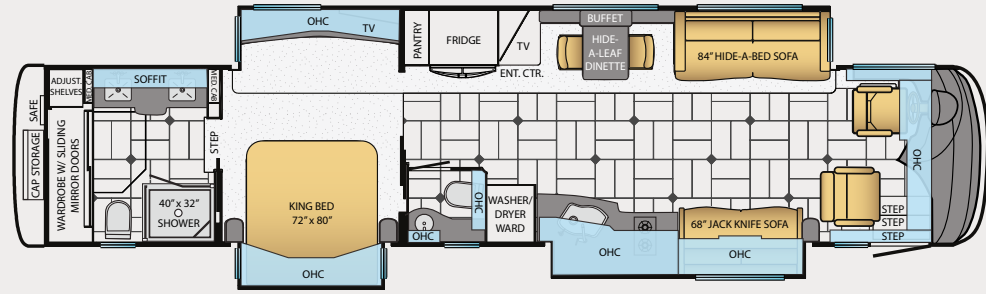

ESSEX FLOOR PLANS

4544