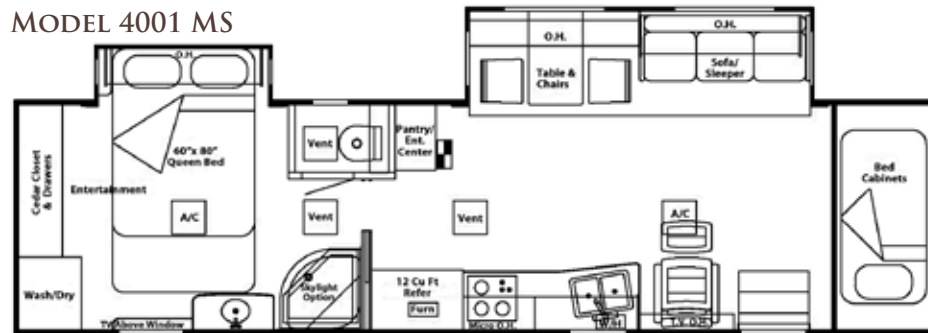

MODEL 4001 MS