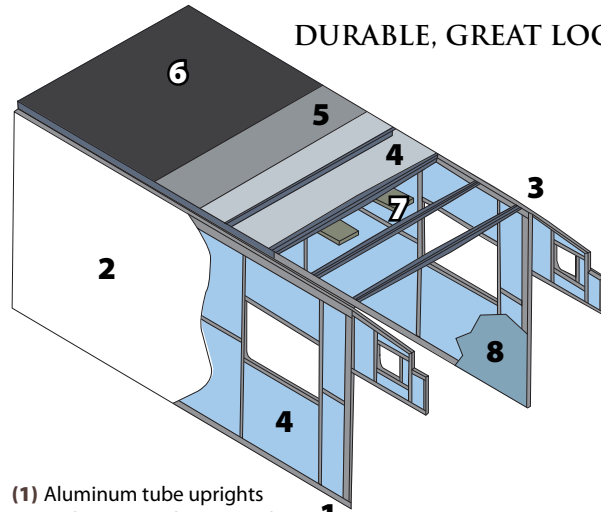

HAULMARK MOTORCOACH DURABILITY & DISTINCTIVE RESIDENTIAL FLOORPLANS

DURABLE, GREAT LOOKING WALLS AND ROOF

(1) Aluminum tube uprights and crossmembers provide a sturdy frame structure. **1**

(2) The smooth, high-luster Gel Coat finish is great for graphics. A vacu-bond process joins framing, insulation, and exterior and interior walls into a single component.

(3) The crowned aluminum roof, a Haulmark exclusive, is three inches higher in the center enabling rapid water runoff.

(4) Pre-formed roof foam insulation and custom fit sidewall insulation helps keep the coach temperate inside.

(5) One-eighth inch lauan is sandwiched between the foam insulation and exterior skin for an extra layer of thermal protection.

(6) One-piece aluminum sheeting over the crowned roof trusses sheds water easily, yet is strong enough to support your weight.

(7) Insulated A/C roof duct standard on all Motorcoaches.

(8) Interior decor panel vacuum bonded to aluminum structure and foam insulation.