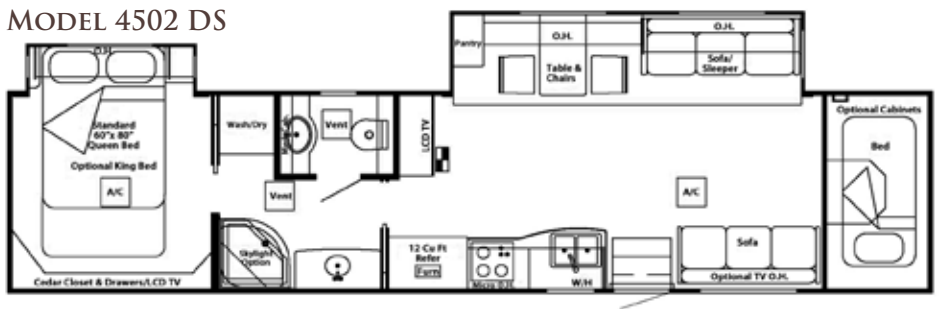

MODEL 4502 DS