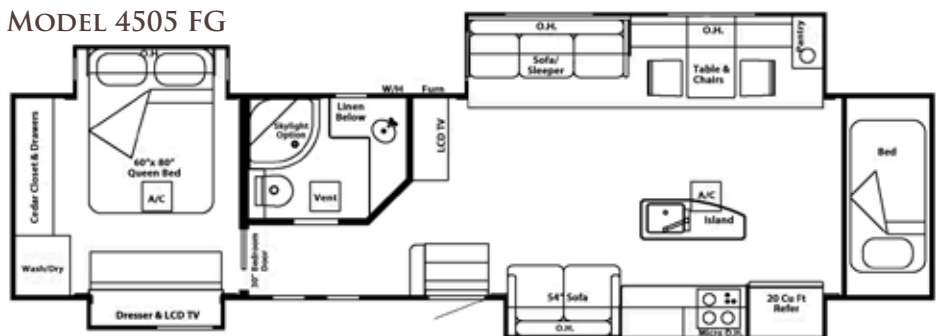

MODEL 4505 FG