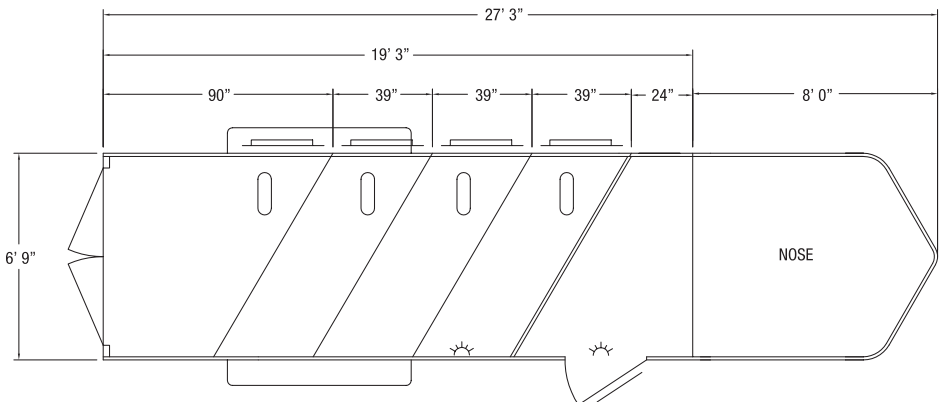

Also available in 2 HORSE and 6 HORSE