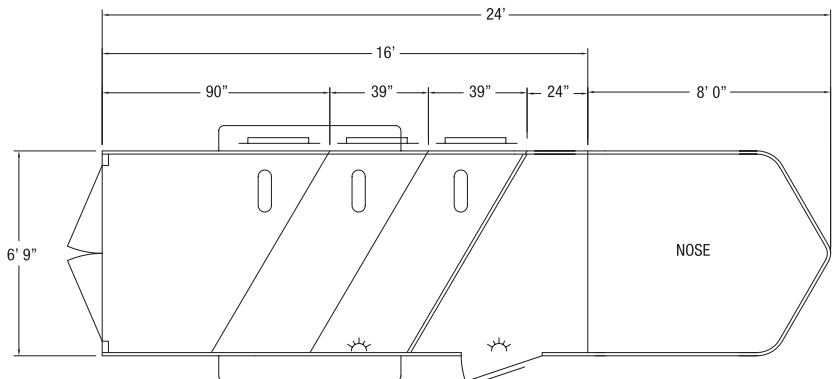

Also available in 2 HORSE and 6 HORSE