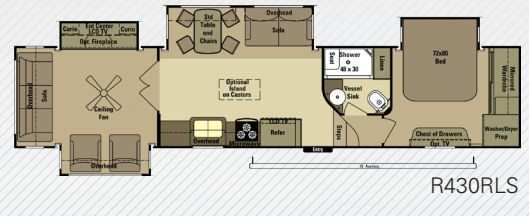

R417RSS

R430RLS

	R398RLS	R417RSS	R430RLS
UVW	11690	11795	12540
Hitch Wt.	2061	2386	2775
Length	39'	39'3"	42'
Gross NCC	2270	2591	3550

Additional Standard Features:

- 23 cu ft Residential Refrigerator
- Stainless Steel Appliances
- Convection Microwave