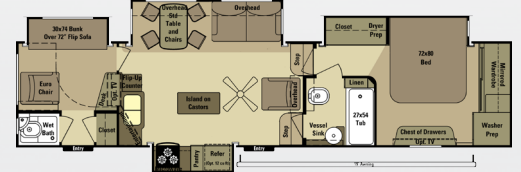

386FLR

388RKS

397FBS

413RLL

427BHS

	349RLS	368RLS	386FLR	388RKS	397FBS	413RLL	427BHS
UVW	10645	11555	11631	11860	11905	12270	12850
Hitch Wt.	1975	2245	2556	2375	2285	2435	2305
Length	36'1"	38'2"	40'	39'	42'	39'9"	41'9"
Gross NCC	3330	4075	4884	4515	4380	3895	3455

3X FIFTH WHEELS

3X378RLS

	3X378RLS
UVW	12190
Hitch Wt.	2390
Length	38'2"
Gross NCC	3800

Additional Standard Features:

- 7'0" Slide Out Height
- Newly Designed Front Cap w/LED Lights
- Sewer Hose Container
- 23 cu ft Residential Refrigerator
- Aluminum Awning Cover
- Convection Microwave
- Stainless Steel Appliances
- Residential Window Frames w/Wood Blinds
- Keyless Entry
- Capable of Stackable Washer & Dryer
- Prepped for Portable Solar Panels

Sofa
Recliner
Booth Dinette
U-Lounge

STORM

ACCENT

Sofa Accent
U-Lounge Back
Booth Back

MAIN

Sofa
Recliner
Booth Dinette
U-Lounge

397FBS

3X378RLS