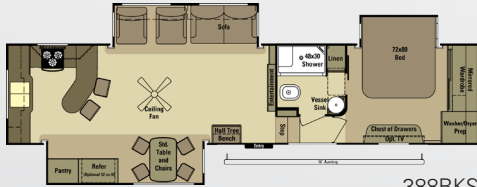

386FLR

388RKS

397FBS

413RLL

427BHS

	349RLS	368RLS	386FLR	388RKS	397FBS	413RLL	427BHS
UVW	10645	11555	11631	11860	11905	12270	12850
Hitch Wt.	1975	2245	2556	2375	2285	2435	2305
Length	36'1"	38'2"	40'	39'	42'	39'9"	41'9"
Gross NCC	3330	4075	4884	4515	4380	3895	3455

3X FIFTH WHEELS

3X378RLS

	3X378RLS
UVW	12190
Hitch Wt.	2390
Length	38'2"
Gross NCC	3800

Additional Standard Features:

- 7'0" Slide Out Height
- Newly Designed Front Cap w/LED Lights
- Sewer Hose Container
- 23 cu ft Residential Refrigerator
- Aluminum Awning Cover
- Convection Microwave
- Stainless Steel Appliances
- Residential Window Frames w/Wood Blinds
- Keyless Entry
- Capable of Stackable Washer & Dryer
- Prepped for Portable Solar Panels

Sofa
Recliner
Booth Dinette
U-Lounge

STORM

ACCENT

Sofa Accent
U-Lounge Back
Booth Back

MAIN

Sofa
Recliner
Booth Dinette
U-Lounge

397FBS

3X378RLS