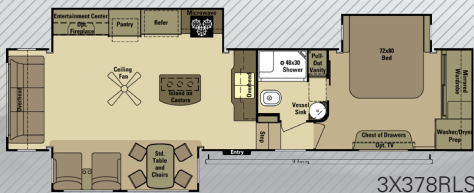

RESIDENTIAL FIFTH WHEELS

R398RLS

R417RSS

R430RLS

	R398RLS	R417RSS	R430RLS
UVW	11690	11795	12540
Hitch Wt.	2061	2386	2775
Length	39'	39'3"	42'
Gross NCC	2270	2591	3550

Additional Standard Features:

- 23 cu ft Residential Refrigerator
- Stainless Steel Appliances
- Convection Microwave

3X FIFTH WHEELS

3X378RLS

	3X378RLS
UVW	12190
Hitch Wt.	2390
Length	38'2"
Gross NCC	3800

Additional Standard Features:

- 7'0" Slide Out Height
- Newly Designed Front Cap w/LED Lights
- Sewer Hose Container
- 23 cu ft Residential Refrigerator
- Aluminum Awning Cover
- Convection Microwave
- Stainless Steel Appliances
- Residential Window Frames w/Wood Blinds
- Keyless Entry
- Capable of Stackable Washer & Dryer
- Prepped for Portable Solar Panels