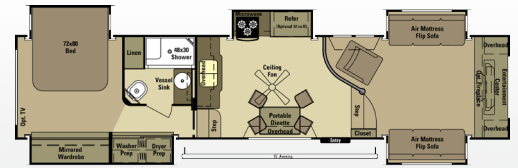

386FLR

388RKS

397FBS

413RLL

427BHS

	349RLS	368RLS	386FLR	388RKS	397FBS	413RLL	427BHS
UVW	10645	11555	11631	11860	11905	12270	12850
Hitch Wt.	1975	2245	2556	2375	2285	2435	2305
Length	36'1"	38'2"	40'	39'	42'	39'9"	41'9"
Gross NCC	3330	4075	4884	4515	4380	3895	3455

3X FIFTH WHEELS

3X378RLS

	3X378RLS
UVW	12190
Hitch Wt.	2390
Length	38'2"
Gross NCC	3800

Additional Standard Features:

- 7'0" Slide Out Height
- Newly Designed Front Cap w/LED Lights
- Sewer Hose Container
- 23 cu ft Residential Refrigerator
- Aluminum Awning Cover
- Convection Microwave
- Stainless Steel Appliances
- Residential Window Frames w/Wood Blinds
- Keyless Entry
- Capable of Stackable Washer & Dryer
- Prepped for Portable Solar Panels

OPTIONAL FEATURES:

- 24" Bedroom TV
- Fireplace (Most Models)
- Dyson Vacuum Cleaner
- Fantastic Fan(s)
- 2 Bar Stools (Select Models)
- 2nd A/C (13.5k BTU Ducted)
- Dual Pane Windows
- BBQ Grill
- LP Generator Prep
- Onan 5500 LP Generator
- Corian® Island on Castors (Std on 3X)
- Lift-Top Coffee Table
- 12 Cu. Ft. Refrigerator (Select Models)
- U-Lounge IPO Dinette/ Sofa (Select Models)
- Ottoman w/ Storage (U-Lounge Option)
- TrailAir® Air Ride Pin Box
- Full Body Paint
- Patio Deck (Select Models)
- Slide-Out Awning Covers
- Metal Wrapped Awning Cover (Std on 3X)
- Wood Blinds (Std on 3X)