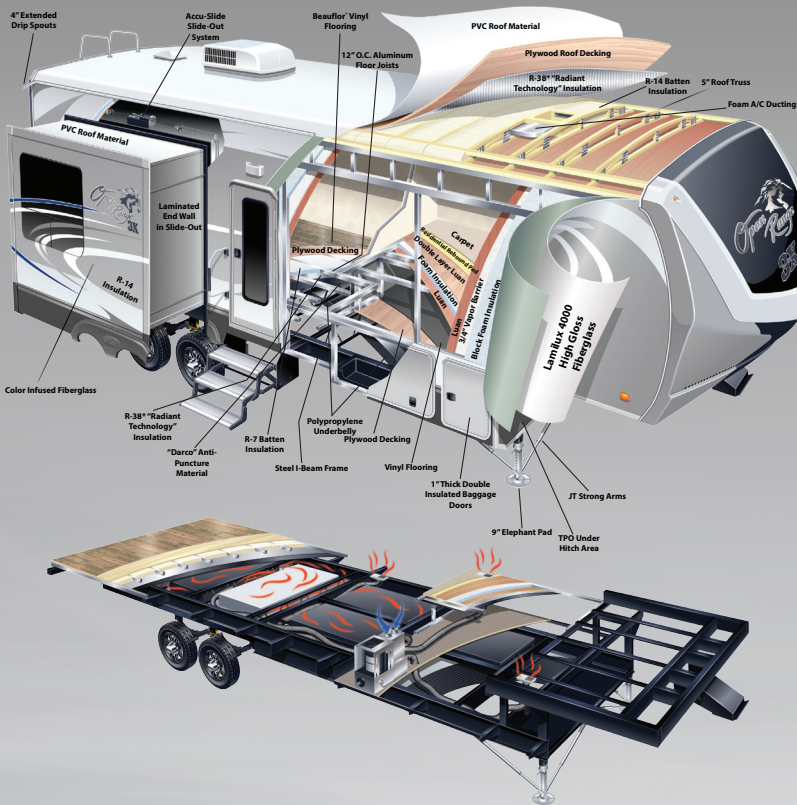

R417RSS

R417RSS

STANDARD FEATURES:

- Stainless Steel Sink w/ Spray Faucet
- Heavy Duty Full Extension Drawer Guides
- Pull-Out Wastebasket
- Ceiling Fan w/Marble Light
- Washer/Dryer Prep
- Lippert Wide-Stance Axles
- Lippert Equa-Flex Suspension
- Wired & Framed for 2nd A/C
- 16" Aluminum Wheels & Tires
- Removeable Rear Ladder
- Full View Vented Entrance Door
- Dual LP Slide Trays (80Lbs)
- PVC Roof Material
- Nitrogen Filled Radial Tires
- 50 Amp Service
- 100" Wide Body Frame (3X=102")
- "Maxx Air" Vent Cover
- Prepped for Back-Up Camera

EXECUTIVE PACKAGE: (MANDATORY)

- Upgraded One-Touch Automatic Leveling System
- Flat Screen TV in Living Area
- 12V CD/DVD Player w/Bluetooth®
- USB/12V Charging Port
- Multi-Port Satellite Hook-Up
- Digital TV Antenna w/Booster
- 30" OTR Microwave
- 15k BTU A/C w/"Quick Cool" Feature
- 10 Gal. Gas/Electric Water Heater
- Corian® Countertops
- Flush Mount Corian® Stove Cover
- Fantastic Fan in Kitchen
- Power Awning w/ LED Awning Light
- Raised Panel Cabinet Doors
- Concealed Hinges
- Western Aspen Cabinet Doors
- Dovetail Drawer Construction
- Metal Slam Latch Baggage Doors
- Wood Framed Sliding Wardrobe Doors
- High-Rise Stainless Steel Faucet
- JT Strong Arm Stabilizer Bars
- LED Lighting in Ceiling
- Crown Molding
- Full View Vented Entrance Door
- Frameless Windows

FOUR SEASONS PACKAGE: (MANDATORY)

- R-38 Insulation in Roof & Floor
- R-9 Insulation in Sidewall (3X = R-14)
- Atwood® High Performance Furnace
- Heated and Enclosed Underbelly
- Heated Storage Area
- Double Insulated Baggage Doors
- Digital Thermostat
- Insulated Slide Floors
- Heated & Enclosed Dump Valves