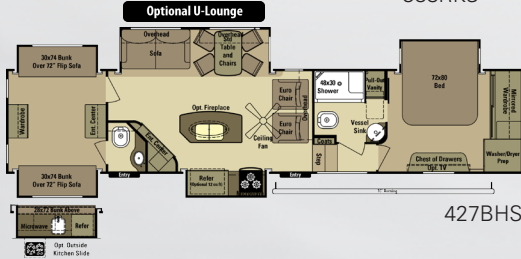

386FLR

388RKS

397FBS

413RLL

427BHS

	349RLS	368RLS	386FLR	388RKS	397FBS	413RLL	427BHS
UVW	10645	11555	11631	11860	11905	12270	12850
Hitch Wt.	1975	2245	2556	2375	2285	2435	2305
Length	36'1"	38'2"	40'	39'	42'	39'9"	41'9"
Gross NCC	3330	4075	4884	4515	4380	3895	3455

3X FIFTH WHEELS

3X378RLS

	3X378RLS
UVW	12190
Hitch Wt.	2390
Length	38'2"
Gross NCC	3800

Additional Standard Features:

- 7'0" Slide Out Height
- Newly Designed Front Cap w/LED Lights
- Sewer Hose Container
- 23 cu ft Residential Refrigerator
- Aluminum Awning Cover
- Convection Microwave
- Stainless Steel Appliances
- Residential Window Frames w/Wood Blinds
- Keyless Entry
- Capable of Stackable Washer & Dryer
- Prepped for Portable Solar Panels

Sofa
Recliner
Booth Dinette
U-Lounge

STORM

ACCENT

Sofa Accent
U-Lounge Back
Booth Back

MAIN

Sofa
Recliner
Booth Dinette
U-Lounge

397FBS

3X378RLS