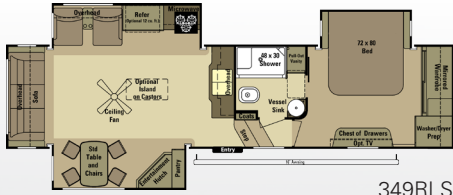

OPEN RANGE FIFTH WHEELS

349RLS