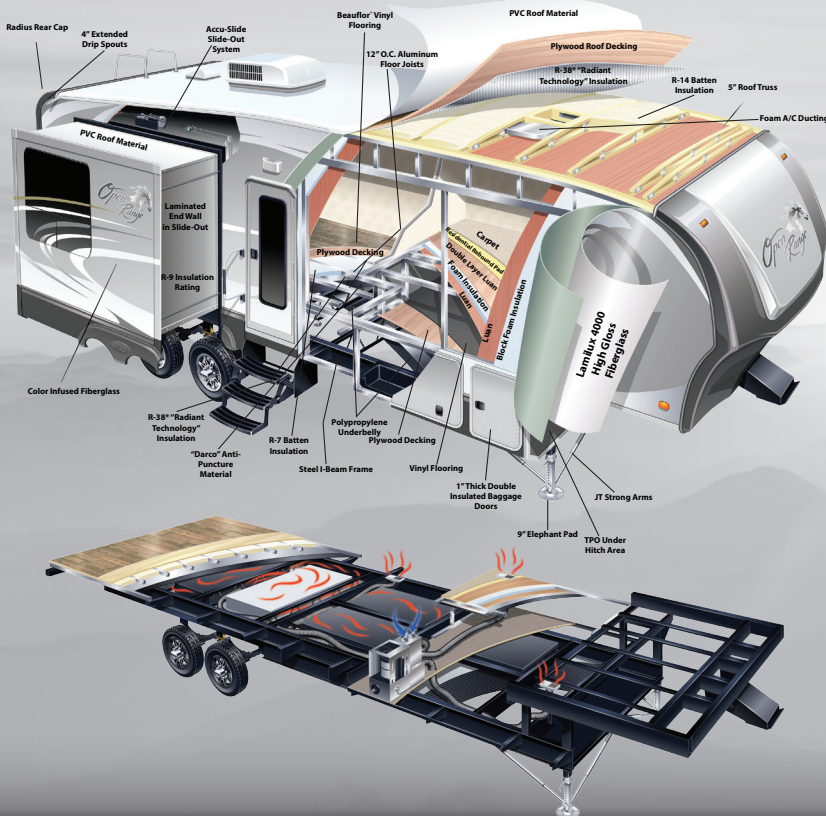

Highland
RIDGE RV

For more information visit us at:
www.HighlandRidgeRV.com

Due to continual research and advances, manufacturer reserves the right to change specifications, design, price, and equipment without notice, and assumes no responsibility for any error in the literature. Some items shown are not included as standard or optional equipment.

Your Open Range Dealer: