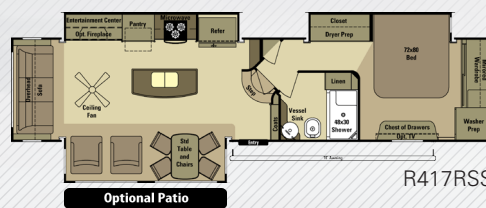

R398RLS

R417RSS