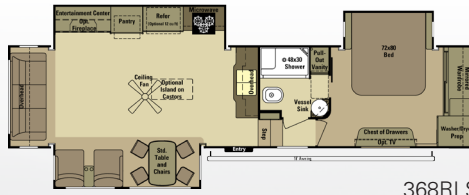

OPEN RANGE FIFTH WHEELS

368RLS

	349RLS	368RLS	386FLR	388RKS	397FBS	413RLL	427BHS
UVW	10645	11555	11631	11860	11905	12270	12850
Hitch Wt.	1975	2245	2556	2375	2285	2435	2305
Length	36'1"	38'2"	40'	39'	42'	39'9"	41'9"
Gross NCC	3330	4075	4884	4515	4380	3895	3455

RESIDENTIAL FIFTH WHEELS

	R398RLS	R417RSS	R430RLS
UVW	11690	11795	12540
Hitch Wt.	2061	2386	2775
Length	39'	39'3"	42'
Gross NCC	2270	2591	3550

Additional Standard Features:

- 23 cu ft Residential Refrigerator
- Stainless Steel Appliances
- Convection Microwave

3X FIFTH WHEELS

	3X378RLS
UVW	12190
Hitch Wt.	2390
Length	38'2"
Gross NCC	3800

Additional Standard Features:

- 7'0" Slide Out Height
- Newly Designed Front Cap w/LED Lights
- Sewer Hose Container
- 23 cu ft Residential Refrigerator
- Aluminum Awning Cover
- Convection Microwave
- Stainless Steel Appliances
- Residential Window Frames w/Wood Blinds
- Keyless Entry
- Capable of Stackable Washer & Dryer
- Prepped for Portable Solar Panels

At Highland Ridge RV, Inc., we are one of the few manufacturers that have a 2-Year Limited Transferable Warranty. Ensuring our customers that we will stand behind our product for twice the amount of time that other manufacturers offer.