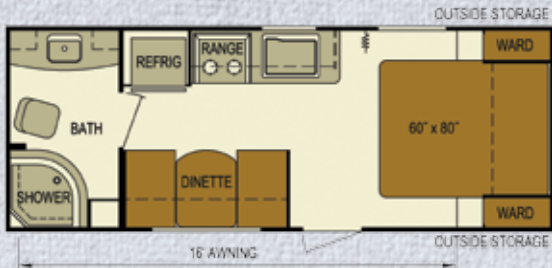

Full-size bathroom mirror

Cumbersome medicine cabinets simply aren't practical in lightweight RVs. Skyline maximizes the space with a more functional full-size mirror in the bathroom and a large vanity for toiletries.

Floorplans and Specifications

7.5 wide Models

188RB

198BH

218RB

218BH

238RB

258BH

Features

Linoleum

308BH

319RL XL

329BH XL

329RL XL

	Model	GVWR	UVW	Hitch	CCC	Fresh (gallons)	Gray (gallons)	Black (gallons)	LP	Length	Height	Width	Interior Height
7.5" WIDE PRODUCT	188RB	6200	3395	590	2265	32	28	28	(2) 20	23' 8"	10' 1"	90"	78"
	198BH	6200	4050	520	1708	32	28	28	(2) 20	24' 6"	10' 1"	90"	78"
	218RB	TBD	TBD	TBD	TBD	TBD	TBD	TBD	TBD	TBD	TBD	TBD	TBD
	218BH	TBD	TBD	TBD	TBD	TBD	TBD	TBD	TBD	TBD	TBD	TBD	TBD
8" WIDE PRODUCT	238RB	7750	5950	810	1378	46	80	40	(2) 20	30' 0"	11' 6"	96"	78"
	258BH	7750	5840	640	1488	46	40	40	(2) 20	30' 3"	11' 6"	96"	78"
	258RK	7750	5840	640	1488	46	80	40	(2) 20	29' 11"	11' 6"	96"	78"
	268RE	7750	6715	715	613	46	80	40	(2) 20	30' 4"	11' 6"	96"	78"
	268RL	TBD	TBD	TBD	TBD	TBD	TBD	TBD	TBD	TBD	TBD	TBD	TBD
	278RC	7750	5280	945	1525	46	40	40	(2) 20	29' 8"	11' 6"	96"	78"
	288BH	11200	6515	880	4263	46	40	40	(2) 20	32' 11"	11' 6"	96"	78"
	308BH	11200	7555	1120	2525	46	40	40	(2) 20	36' 10"	11' 6"	96"	78"
XL	319RL XL	TBD	TBD	TBD	TBD	TBD	TBD	TBD	TBD	TBD	TBD	TBD	TBD
	329BH XL	11200	8840	1210	1918	46	80	40	(2) 20	38' 0"	11' 6"	96"	84"
	329RL XL	11200	7965	1030	2793	46	80	40	(2) 20	37' 4"	11' 6"	96"	84"