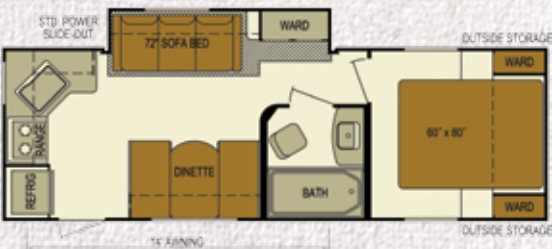

Floorplans and Specifications

7.5 wide Models

188RB

198BH

218RB

218BH

238RB

258BH

258RK

268RE

278RC

288BH