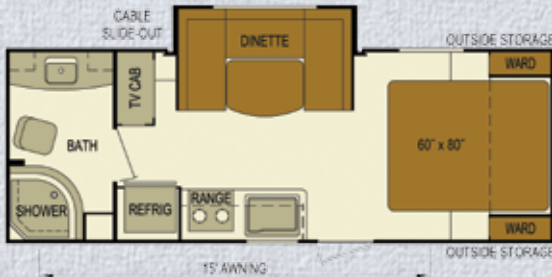

Full-size bathroom mirror

Cumbersome medicine cabinets simply aren't practical in lightweight RVs. Skyline maximizes the space with a more functional full-size mirror in the bathroom and a large vanity for toiletries.

Floorplans and Specifications

7.5 wide Models

188RB

198BH

218RB

218BH

238RB

258BH

Features

Linoleum

308BH

319RL XL

329BH XL

329RL XL

	Model	GVWR	UVW	Hitch	CCC	Fresh (gallons)	Gray (gallons)	Black (gallons)	LP	Length	Height	Width	Interior Height
7.5" WIDE PRODUCT	188RB	6200	3395	590	2265	32	28	28	(2) 20	23' 8"	10' 1"	90"	78"
	198BH	6200	4050	520	1708	32	28	28	(2) 20	24' 6"	10' 1"	90"	78"
	218RB	TBD	TBD	TBD	TBD	TBD	TBD	TBD	TBD	TBD	TBD	TBD	TBD
	218BH	TBD	TBD	TBD	TBD	TBD	TBD	TBD	TBD	TBD	TBD	TBD	TBD
8" WIDE PRODUCT	238RB	7750	5950	810	1378	46	80	40	(2) 20	30' 0"	11' 6"	96"	78"
	258BH	7750	5840	640	1488	46	40	40	(2) 20	30' 3"	11' 6"	96"	78"
	258RK	7750	5840	640	1488	46	80	40	(2) 20	29' 11"	11' 6"	96"	78"
	268RE	7750	6715	715	613	46	80	40	(2) 20	30' 4"	11' 6"	96"	78"
	268RL	TBD	TBD	TBD	TBD	TBD	TBD	TBD	TBD	TBD	TBD	TBD	TBD
	278RC	7750	5280	945	1525	46	40	40	(2) 20	29' 8"	11' 6"	96"	78"
	288BH	11200	6515	880	4263	46	40	40	(2) 20	32' 11"	11' 6"	96"	78"
	308BH	11200	7555	1120	2525	46	40	40	(2) 20	36' 10"	11' 6"	96"	78"
XL	319RL XL	TBD	TBD	TBD	TBD	TBD	TBD	TBD	TBD	TBD	TBD	TBD	TBD
	329BH XL	11200	8840	1210	1918	46	80	40	(2) 20	38' 0"	11' 6"	96"	84"
	329RL XL	11200	7965	1030	2793	46	80	40	(2) 20	37' 4"	11' 6"	96"	84"

Bedrooms

Whether you choose a one-bedroom floorplan with standard queen sized bed, or a two-bedroom bunkhouse/guest model, comfortable sleeping with loads of storage awaits your family. Roomy, 80-inch beds are standard on all floorplans.