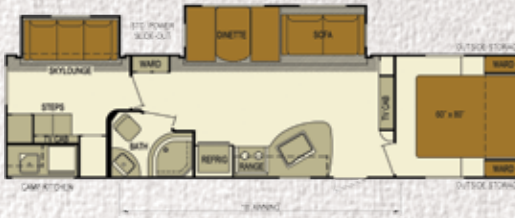

Features

Linoleum

308BH

319RL XL

329BH XL

329RL XL

	Model	GVWR	UVW	Hitch	CCC	Fresh (gallons)	Gray (gallons)	Black (gallons)	LP	Length	Height	Width	Interior Height
7.5" WIDE PRODUCT	188RB	6200	3395	590	2265	32	28	28	(2) 20	23' 8"	10' 1"	90"	78"
	198BH	6200	4050	520	1708	32	28	28	(2) 20	24' 6"	10' 1"	90"	78"
	218RB	TBD	TBD	TBD	TBD	TBD	TBD	TBD	TBD	TBD	TBD	TBD	TBD
	218BH	TBD	TBD	TBD	TBD	TBD	TBD	TBD	TBD	TBD	TBD	TBD	TBD
8" WIDE PRODUCT	238RB	7750	5950	810	1378	46	80	40	(2) 20	30' 0"	11' 6"	96"	78"
	258BH	7750	5840	640	1488	46	40	40	(2) 20	30' 3"	11' 6"	96"	78"
	258RK	7750	5840	640	1488	46	80	40	(2) 20	29' 11"	11' 6"	96"	78"
	268RE	7750	6715	715	613	46	80	40	(2) 20	30' 4"	11' 6"	96"	78"
	268RL	TBD	TBD	TBD	TBD	TBD	TBD	TBD	TBD	TBD	TBD	TBD	TBD
	278RC	7750	5280	945	1525	46	40	40	(2) 20	29' 8"	11' 6"	96"	78"
	288BH	11200	6515	880	4263	46	40	40	(2) 20	32' 11"	11' 6"	96"	78"
	308BH	11200	7555	1120	2525	46	40	40	(2) 20	36' 10"	11' 6"	96"	78"
XL	319RL XL	TBD	TBD	TBD	TBD	TBD	TBD	TBD	TBD	TBD	TBD	TBD	TBD
	329BH XL	11200	8840	1210	1918	46	80	40	(2) 20	38' 0"	11' 6"	96"	84"
	329RL XL	11200	7965	1030	2793	46	80	40	(2) 20	37' 4"	11' 6"	96"	84"