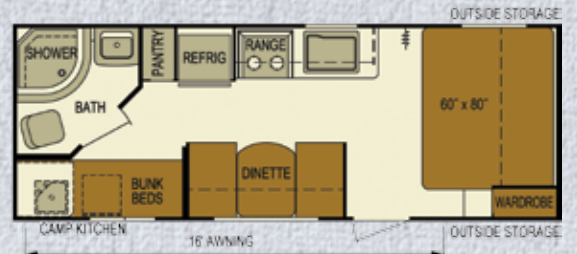

Full-size bathroom mirror

Cumbersome medicine cabinets simply aren't practical in lightweight RVs. Skyline maximizes the space with a more functional full-size mirror in the bathroom and a large vanity for toiletries.

Floorplans and Specifications

7.5 wide Models

188RB

198BH

218RB

218BH

238RB

258BH

Features

Linoleum

308BH

319RL XL

329BH XL

329RL XL

	Model	GVWR	UVW	Hitch	CCC	Fresh (gallons)	Gray (gallons)	Black (gallons)	LP	Length	Height	Width	Interior Height
7.5" WIDE PRODUCT	188RB	6200	3395	590	2265	32	28	28	(2) 20	23' 8"	10' 1"	90"	78"
	198BH	6200	4050	520	1708	32	28	28	(2) 20	24' 6"	10' 1"	90"	78"
	218RB	TBD	TBD	TBD	TBD	TBD	TBD	TBD	TBD	TBD	TBD	TBD	TBD
	218BH	TBD	TBD	TBD	TBD	TBD	TBD	TBD	TBD	TBD	TBD	TBD	TBD
8" WIDE PRODUCT	238RB	7750	5950	810	1378	46	80	40	(2) 20	30' 0"	11' 6"	96"	78"
	258BH	7750	5840	640	1488	46	40	40	(2) 20	30' 3"	11' 6"	96"	78"
	258RK	7750	5840	640	1488	46	80	40	(2) 20	29' 11"	11' 6"	96"	78"
	268RE	7750	6715	715	613	46	80	40	(2) 20	30' 4"	11' 6"	96"	78"
	268RL	TBD	TBD	TBD	TBD	TBD	TBD	TBD	TBD	TBD	TBD	TBD	TBD
	278RC	7750	5280	945	1525	46	40	40	(2) 20	29' 8"	11' 6"	96"	78"
	288BH	11200	6515	880	4263	46	40	40	(2) 20	32' 11"	11' 6"	96"	78"
	308BH	11200	7555	1120	2525	46	40	40	(2) 20	36' 10"	11' 6"	96"	78"
XL	319RL XL	TBD	TBD	TBD	TBD	TBD	TBD	TBD	TBD	TBD	TBD	TBD	TBD
	329BH XL	11200	8840	1210	1918	46	80	40	(2) 20	38' 0"	11' 6"	96"	84"
	329RL XL	11200	7965	1030	2793	46	80	40	(2) 20	37' 4"	11' 6"	96"	84"

Bedrooms

Whether you choose a one-bedroom floorplan with standard queen sized bed, or a two-bedroom bunkhouse/guest model, comfortable sleeping with loads of storage awaits your family. Roomy, 80-inch beds are standard on all floorplans.