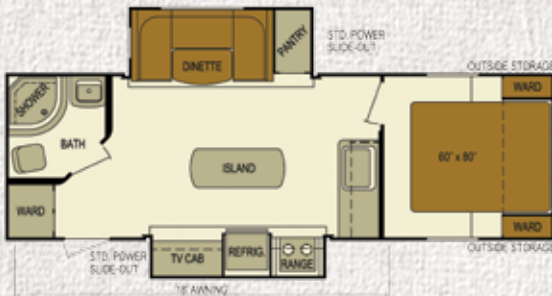

Full-size bathroom mirror

Cumbersome medicine cabinets simply aren't practical in lightweight RVs. Skyline maximizes the space with a more functional full-size mirror in the bathroom and a large vanity for toiletries.

Floorplans and Specifications

7.5 wide Models

188RB

198BH

218RB

218BH

238RB

258BH

Features

Linoleum

308BH

319RL XL

329BH XL

329RL XL

	Model	GVWR	UVW	Hitch	CCC	Fresh (gallons)	Gray (gallons)	Black (gallons)	LP	Length	Height	Width	Interior Height
7.5" WIDE PRODUCT	188RB	6200	3395	590	2265	32	28	28	(2) 20	23' 8"	10' 1"	90"	78"
	198BH	6200	4050	520	1708	32	28	28	(2) 20	24' 6"	10' 1"	90"	78"
	218RB	TBD	TBD	TBD	TBD	TBD	TBD	TBD	TBD	TBD	TBD	TBD	TBD
	218BH	TBD	TBD	TBD	TBD	TBD	TBD	TBD	TBD	TBD	TBD	TBD	TBD
8" WIDE PRODUCT	238RB	7750	5950	810	1378	46	80	40	(2) 20	30' 0"	11' 6"	96"	78"
	258BH	7750	5840	640	1488	46	40	40	(2) 20	30' 3"	11' 6"	96"	78"
	258RK	7750	5840	640	1488	46	80	40	(2) 20	29' 11"	11' 6"	96"	78"
	268RE	7750	6715	715	613	46	80	40	(2) 20	30' 4"	11' 6"	96"	78"
	268RL	TBD	TBD	TBD	TBD	TBD	TBD	TBD	TBD	TBD	TBD	TBD	TBD
	278RC	7750	5280	945	1525	46	40	40	(2) 20	29' 8"	11' 6"	96"	78"
	288BH	11200	6515	880	4263	46	40	40	(2) 20	32' 11"	11' 6"	96"	78"
	308BH	11200	7555	1120	2525	46	40	40	(2) 20	36' 10"	11' 6"	96"	78"
XL	319RL XL	TBD	TBD	TBD	TBD	TBD	TBD	TBD	TBD	TBD	TBD	TBD	TBD
	329BH XL	11200	8840	1210	1918	46	80	40	(2) 20	38' 0"	11' 6"	96"	84"
	329RL XL	11200	7965	1030	2793	46	80	40	(2) 20	37' 4"	11' 6"	96"	84"