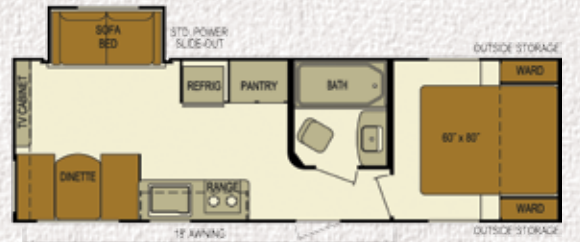

Floorplans and Specifications

7.5 wide Models

188RB

198BH

218RB

218BH

238RB

258BH

258RK

268RE

278RC

288BH