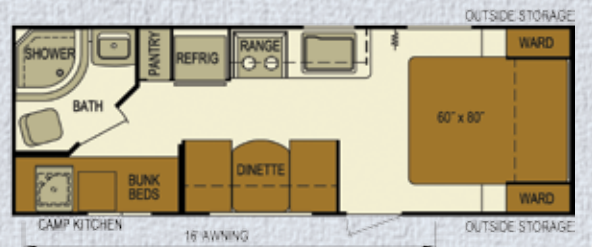

Full-size bathroom mirror

Cumbersome medicine cabinets simply aren't practical in lightweight RVs. Skyline maximizes the space with a more functional full-size mirror in the bathroom and a large vanity for toiletries.

Floorplans and Specifications

7.5 wide Models

188RB

198BH

218RB

218BH

238RB

258BH

Features

Linoleum

308BH

319RL XL

329BH XL

329RL XL

	Model	GVWR	UVW	Hitch	CCC	Fresh (gallons)	Gray (gallons)	Black (gallons)	LP	Length	Height	Width	Interior Height
7.5" WIDE PRODUCT	188RB	6200	3395	590	2265	32	28	28	(2) 20	23' 8"	10' 1"	90"	78"
	198BH	6200	4050	520	1708	32	28	28	(2) 20	24' 6"	10' 1"	90"	78"
	218RB	TBD	TBD	TBD	TBD	TBD	TBD	TBD	TBD	TBD	TBD	TBD	TBD
	218BH	TBD	TBD	TBD	TBD	TBD	TBD	TBD	TBD	TBD	TBD	TBD	TBD
8" WIDE PRODUCT	238RB	7750	5950	810	1378	46	80	40	(2) 20	30' 0"	11' 6"	96"	78"
	258BH	7750	5840	640	1488	46	40	40	(2) 20	30' 3"	11' 6"	96"	78"
	258RK	7750	5840	640	1488	46	80	40	(2) 20	29' 11"	11' 6"	96"	78"
	268RE	7750	6715	715	613	46	80	40	(2) 20	30' 4"	11' 6"	96"	78"
	268RL	TBD	TBD	TBD	TBD	TBD	TBD	TBD	TBD	TBD	TBD	TBD	TBD
	278RC	7750	5280	945	1525	46	40	40	(2) 20	29' 8"	11' 6"	96"	78"
	288BH	11200	6515	880	4263	46	40	40	(2) 20	32' 11"	11' 6"	96"	78"
	308BH	11200	7555	1120	2525	46	40	40	(2) 20	36' 10"	11' 6"	96"	78"
XL	319RL XL	TBD	TBD	TBD	TBD	TBD	TBD	TBD	TBD	TBD	TBD	TBD	TBD
	329BH XL	11200	8840	1210	1918	46	80	40	(2) 20	38' 0"	11' 6"	96"	84"
	329RL XL	11200	7965	1030	2793	46	80	40	(2) 20	37' 4"	11' 6"	96"	84"