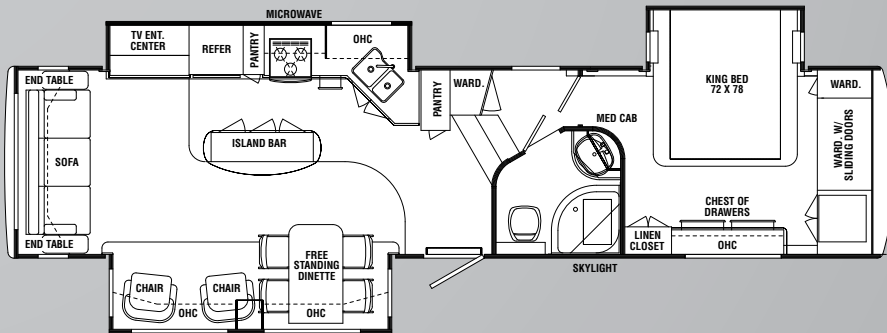

37SKT

Gross Vehicle Weight Rating	16,950
Hitch Weight	TBD
Axle(s) Weight	7,000
Unloaded Vehicle Weight	TBD
Net Carrying Capacity (NCC)	TBD
Tire Size and Load Range	16" G
Overall Length	37' 1"
Overall Height (Including A/C)	TBD
Exterior Width	TBD
Awning Length	TBD
Water Heater	10
Grey Tank	50/50
Black Tank	50
Fresh Tank	70
L.P. Tank**	30 (2)

Due to continuous product improvement, please see the website for the latest in standards and options, specifications, and technical data.
Go to www.holidayrambler.com.

* Towing capacity is limited by GCWR; your vehicle's towing capacity is the difference between the GCWR and the actual vehicle weight, including all water, fuel, passengers and cargo. Your towed vehicle should be equipped with auxiliary brakes if the weight of the towed vehicle exceeds 1,000 lbs. Consult your owner's manual for further towing information.
** All tank capacities are estimated based upon calculations provided by the tank manufacturers and represent approximate capacities. The actual "usable capacity" may be greater or less than the estimated capacities based upon fabrication and installation of the tanks.
*** Actual filled LP capacity is 80% of listing due to safety shut-off required on tank.