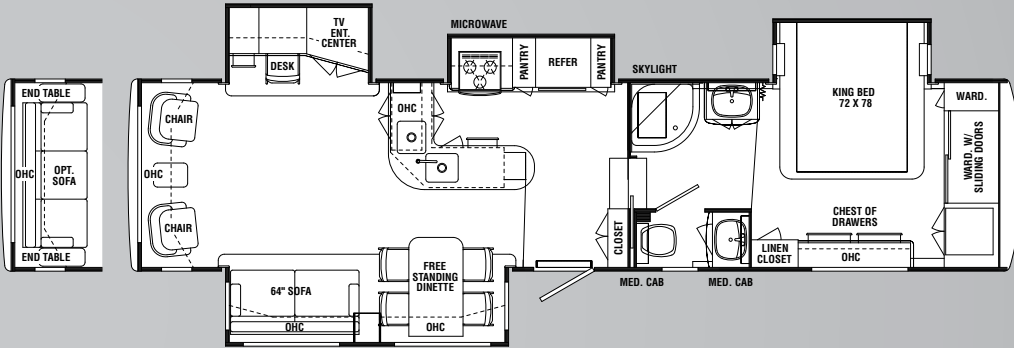

37SKQ

Gross Vehicle Weight Rating	16,950
Hitch Weight	TBD
Axle(s) Weight	7,000
Unloaded Vehicle Weight	TBD
Net Carrying Capacity (NCC)	TBD
Tire Size and Load Range	16" G
Overall Length	37' 1"
Overall Height (Including A/C)	TBD
Exterior Width	TBD
Awning Length	TBD
Water Heater	10
Grey Tank	40/50
Black Tank	50
Fresh Tank	70
L.P. Tank**	30 (2)