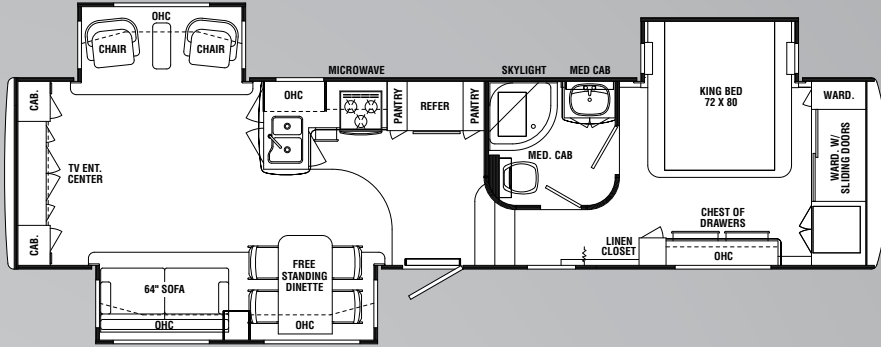

36RET

Gross Vehicle Weight Rating	16,950
Hitch Weight	TBD
Axle(s) Weight	7,000
Unloaded Vehicle Weight	TBD
Net Carrying Capacity (NCC)	TBD
Tire Size and Load Range	16" G
Overall Length	36' 10"
Overall Height (Including A/C)	TBD
Exterior Width	TBD
Awning Length	TBD
Water Heater	10
Grey Tank	50/50
Black Tank	50
Fresh Tank	70
L.P. Tank**	30 (2)