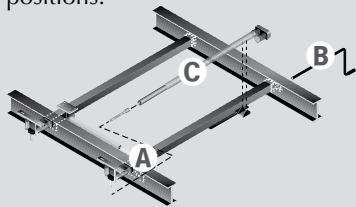

- A** Bearing packs are bolted in 4 places, locking the gear and rack in place.
- B** A manual crank and extension rod comes standard with every unit, to serve as override if needed.
- C** Actuator motor is positioned to provide smoother movement and reduce twisting on the slide-out room.