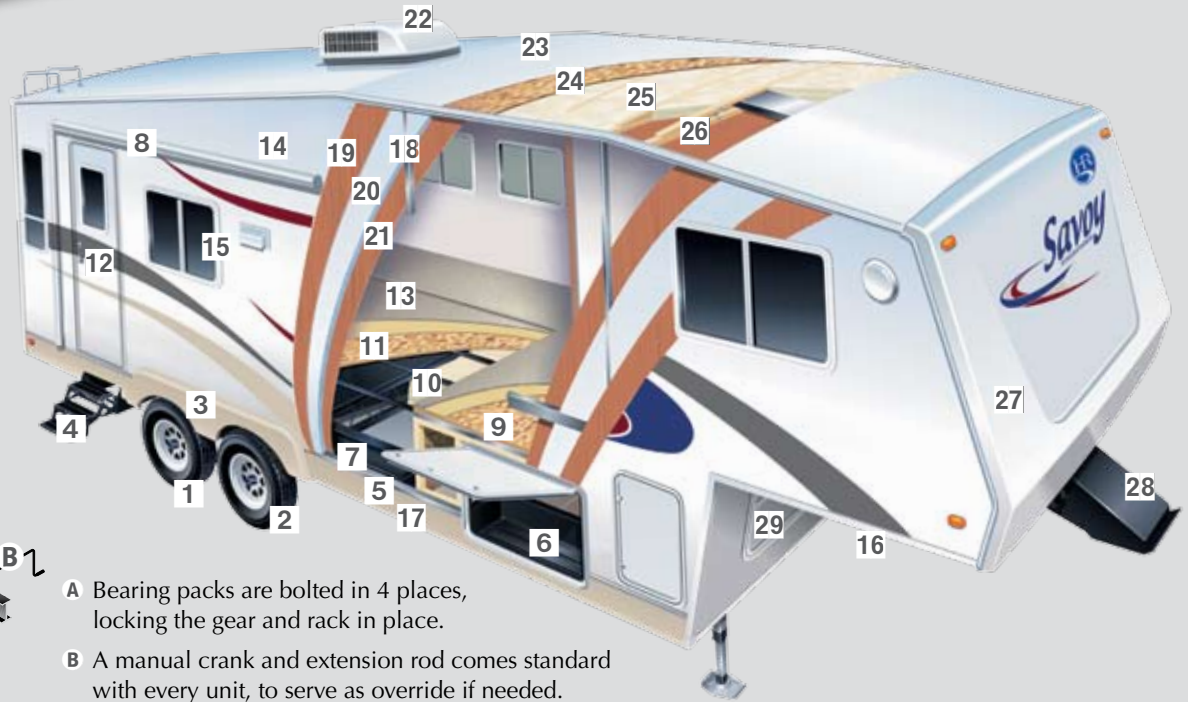

SAVOY® LE & LX
2008

HOLIDAY RAMBLER®

This is Living®

SLIDE-OUT:

When you purchase a Holiday Rambler, you can be sure the slide-out boxes are some of the strongest and most reliable you'll find anywhere. In addition, the actuator has a mechanical room lock that is built in, and there are adjustable built-in stops for in and out positions.

- A** Bearing packs are bolted in 4 places, locking the gear and rack in place.
- B** A manual crank and extension rod comes standard with every unit, to serve as override if needed.
- C** Actuator motor is positioned to provide smoother movement and reduce twisting on the slide-out room.