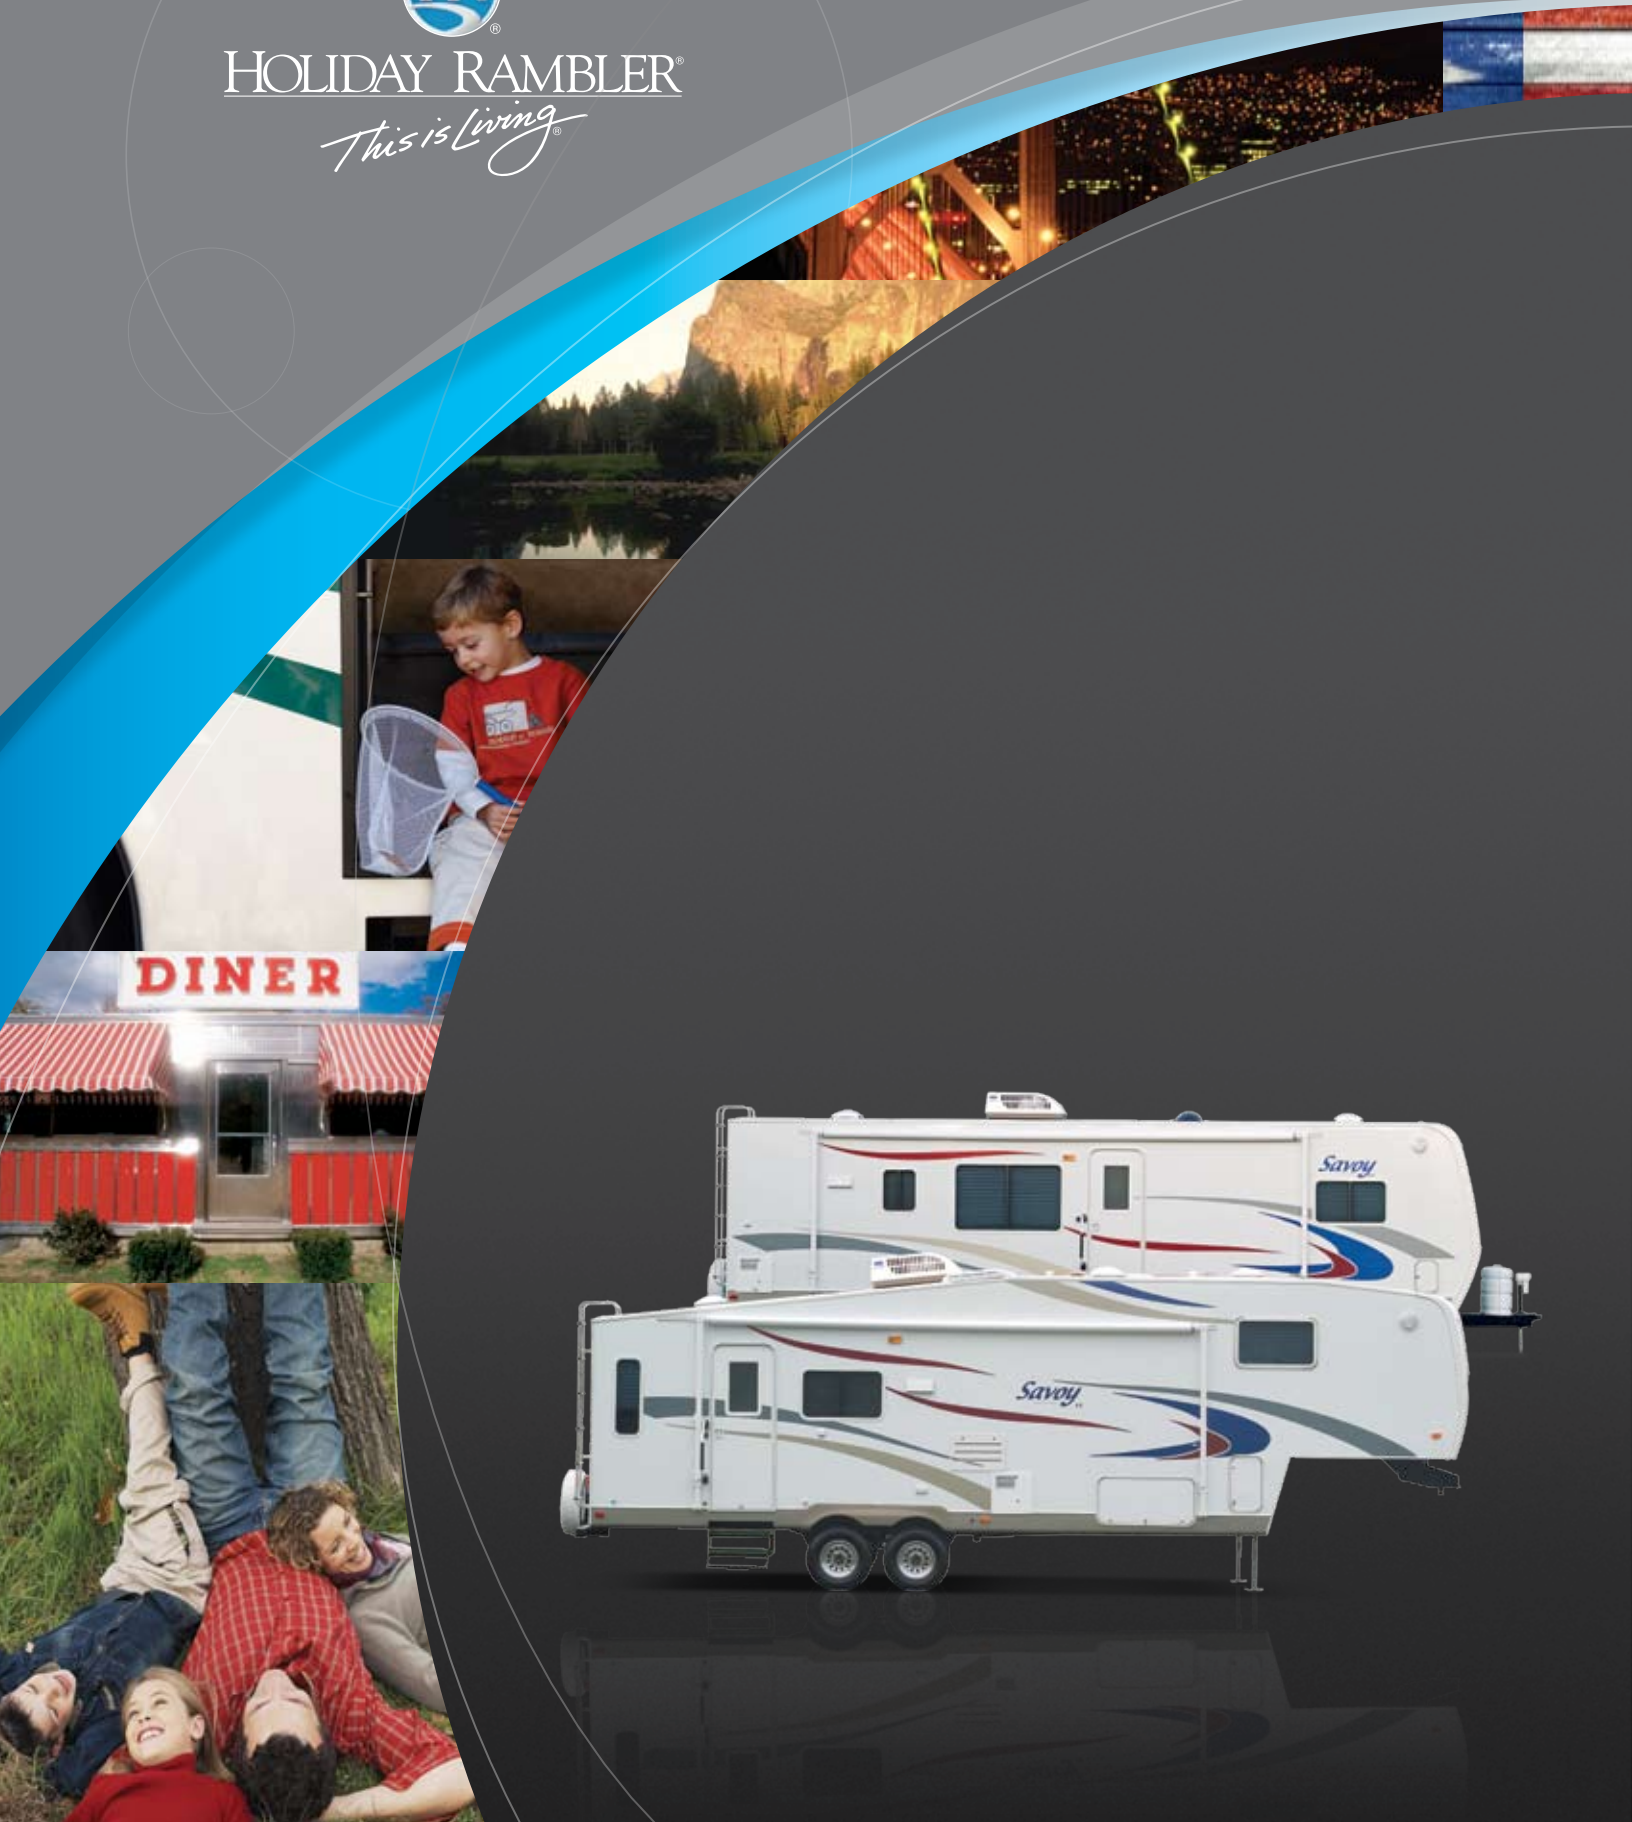

SAVOY® LE & LX
2008

HOLIDAY RAMBLER®

This is Living®

SLIDE-OUT:

When you purchase a Holiday Rambler, you can be sure the slide-out boxes are some of the strongest and most reliable you'll find anywhere. In addition, the actuator has a mechanical room lock that is built in, and there are adjustable built-in stops for in and out positions.