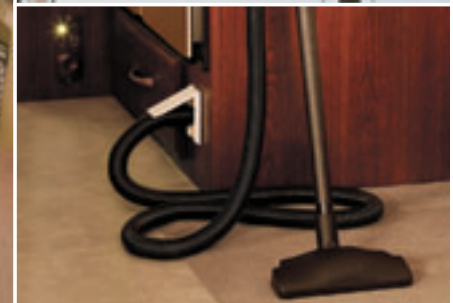

Luxurious Space

Plenty of room for a spacious and comfortable atmosphere is never an issue thanks to Excursion's tall 7' ceilings. Triple and quad slide-outs also help to provide an open and roomy feeling on the road that you never thought possible until now. You'll love this

luxurious environment thanks to features like Ultraleather™ Flexsteel® furniture with a lifetime warranty on the frame, and dual air conditioning units for the perfect climate on those hot days. Your traveling will truly take on new meaning in this remarkable RV.

OVERHEAD STORAGE

is an ideal place to keep board games, books or anything else for your travels.

SOFA SLEEPER

(optional) features a comfortable air mattress for a good night's rest, and luxurious Ultraleather™ that is stain resistant and easy to clean.

DUAL ULTRALEATHER™ SWIVEL RECLINERS

(optional) are very comfortable, and are mobile, so you can move them around for your ideal living room set up.

THE ULTRALEATHER™ FLEXSTEEL® PASSENGER SEAT

is stain resistant and includes an electric foot rest, allowing you to automatically adjust. Power adjustments also help to customize the seat position/height for a luxurious traveling experience (both power & electric foot rest are optional).

FRONT ENTERTAINMENT CENTER

includes a 27" flat screen TV and a hi-fi VCR/DVD player with a home theater sound system for unprecedented entertainment.

CENTRAL VACUUM

(optional) is a very convenient feature to have handy for quick and easy cleanup.