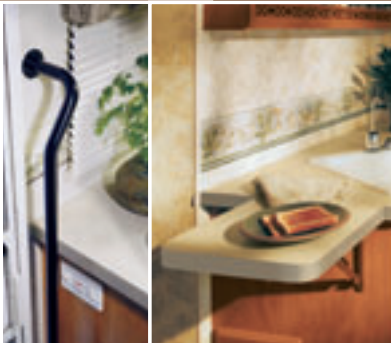

A FUNCTIONAL UTENSIL TRAY is a great feature that allows for easy storage of cooking utensils.

DELUXE BALL BEARING, FULL EXTENSION DRAWER GUIDES on all the drawers throughout the vehicle are very durable and allow for full access to store pots and pans.