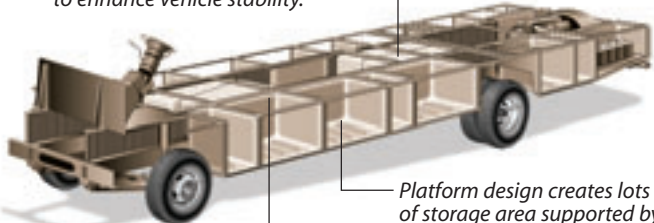

Heavy fluid tanks are positioned in the bottom center of the platform to enhance vehicle stability.

Platform design creates lots of storage area supported by sturdy Vacu-Bonded walls.

Neoprene rubber gasket isolates the living area from the chassis for a quiet ride.