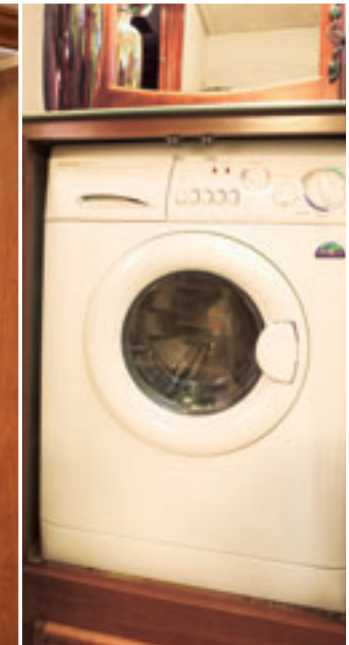

COMBINATION WASHER/DRYER: Say goodbye to Laundromats. This optional unit is conveniently concealed in a cabinet.