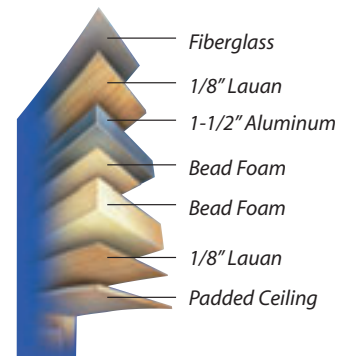

Ceiling Construction with Fiberglass Roof