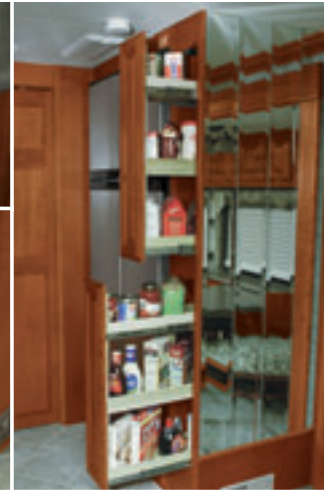

THE ULTIMATE GALLEY.

Why leave home for a gourmet meal? Now, you don't have to. Welcome to a world where cooking on the go is no different than preparing an elegant meal at home. Amenities include, a stylish 12 cu. ft. Dometic® refrigerator with icemaker and brushed aluminum finish, a sleek

60/40 split stainless steel sink, and durable solid surface sink lids for additional counter space. You've never felt so comfortable or had so many luxuries at your fingertips. Now you can enjoy everything from hot dogs and hamburgers to Shrimp Scampi or Rack of Lamb.

THE KITCHEN SINK features an elegant Delta® high rise faucet, with soap dispenser and sprayer for easy cleaning.

UNDER-THE-SINK STORAGE is specifically designed to store solid surface sink lids and range covers.

OVERHEAD STORAGE IN THE GALLEY features adjustable shelving and are deep enough to accommodate full-size plates. The shelves are lined to prevent scratching the cabinets.

SOLID SURFACE COUNTERTOPS throughout the entire coach look elegant and are easy to clean and are germ- and stain-resistant.

DELUXE BALL BEARING, FULL-EXTENSION DRAWER GUIDES throughout the coach give you full access to the drawers.

THE KITCHEN PANTRY is spacious enough for all your non-perishable items, and features convenient pull-out shelves for easy access (select models).