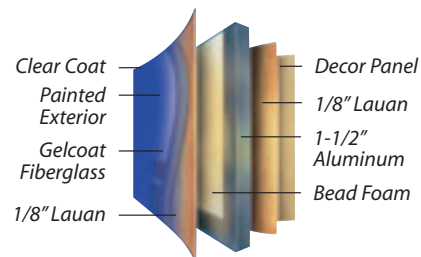

SUPERIOR ENGINEERING.

The American Coach series prides itself in an unprecedented structural design, setting it leaps and bounds ahead of the competition. A rigorous testing process ensures that each American Coach drives with the utmost comfort and durability for you. Fleetwood's patented Vacu-bond® process takes the numerous components of the sidewalls, flooring and roof and seals them in a vacuum to produce a single, solid structure with unmatched strength and integrity. Aluminum framing is also used to further strengthen the vehicle's skeleton and maintain a tremendous carrying capacity. These steps help to make the American Coach a superior vehicle in its class.

Sidewall Construction with Exterior Fiberglass