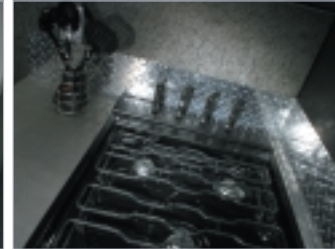

>RANGE WITH BUILT-IN KNIFE RACK

Whether using the oven or one of the three burners (the front burner is high-output) this range will get the job done. We've even provided a place to safely store your knives away from the children.