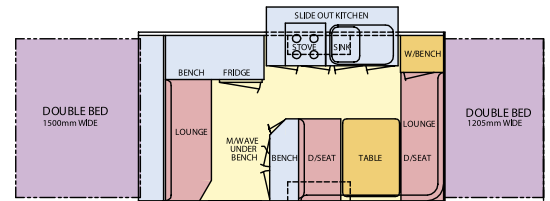

Silhouette Specifications

MODEL No	INTERIOR LENGTH	BODY LENGTH	BODY WIDTH	TOWING LENGTH	TOWING HEIGHT (INC HATCH)	TARE WEIGHT
S39	3070mm	3900mm	2160mm	5050mm	1770mm	1050kg
S42	3400mm	4230mm	2160mm	5380mm	1770mm	1070kg
S451	3730mm	4560mm	2160mm	5710mm	1770mm	1100kg
PS39	3070mm	3900mm	2160mm	5300mm	1900mm	1180kg
PS42	3400mm	4230mm	2160mm	5630mm	1900mm	1220kg
PS451	3730mm	4560mm	2160mm	5950mm	1900mm	1260kg

Manufactured by Coromal Caravans Pty Ltd

ABN 82 008 682 513

25 Harrison Road Forrestfield WA 6058

Tel: 08 9352 0900

www.coromal.com.au

Silhouette 39 3.9m x 2.16m (12'9" x 7')

S391

Pioneer Model PS391

S392

Pioneer Model PS392

Silhouette 42 4.23m x 2.16m (13'11" x 7')

S421

Pioneer Model PS421

S422

Pioneer Model PS422

Silhouette 45 4.56m x 2.16m (15' x 7')