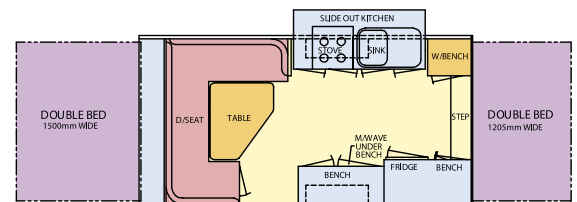

Silhouette Specifications

MODEL No	INTERIOR LENGTH	BODY LENGTH	BODY WIDTH	TOWING LENGTH	TOWING HEIGHT (INC HATCH)	TARE WEIGHT
S39	3070mm	3900mm	2160mm	5050mm	1770mm	1050kg
S42	3400mm	4230mm	2160mm	5380mm	1770mm	1070kg
S451	3730mm	4560mm	2160mm	5710mm	1770mm	1100kg
PS39	3070mm	3900mm	2160mm	5300mm	1900mm	1180kg
PS42	3400mm	4230mm	2160mm	5630mm	1900mm	1220kg
PS451	3730mm	4560mm	2160mm	5950mm	1900mm	1260kg

Manufactured by Coromal Caravans Pty Ltd

ABN 82 008 682 513

25 Harrison Road Forrestfield WA 6058

Tel: 08 9352 0900

www.coromal.com.au

Silhouette 39 3.9m x 2.16m (12'9" x 7')

S391

Pioneer Model PS391

S392

Pioneer Model PS392

Silhouette 42 4.23m x 2.16m (13'11" x 7')

S421

Pioneer Model PS421

S422

Pioneer Model PS422

Silhouette 45 4.56m x 2.16m (15' x 7')