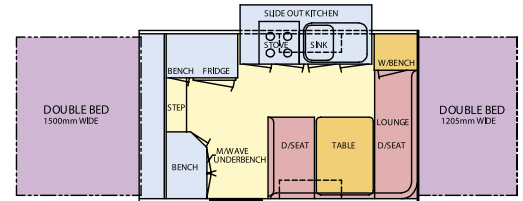

Silhouette Specifications

MODEL No	INTERIOR LENGTH	BODY LENGTH	BODY WIDTH	TOWING LENGTH	TOWING HEIGHT (INC HATCH)	TARE WEIGHT
S39	3070mm	3900mm	2160mm	5050mm	1770mm	1050kg
S42	3400mm	4230mm	2160mm	5380mm	1770mm	1070kg
S451	3730mm	4560mm	2160mm	5710mm	1770mm	1100kg
PS39	3070mm	3900mm	2160mm	5300mm	1900mm	1180kg
PS42	3400mm	4230mm	2160mm	5630mm	1900mm	1220kg
PS451	3730mm	4560mm	2160mm	5950mm	1900mm	1260kg

Manufactured by Coromal Caravans Pty Ltd

ABN 82 008 682 513

25 Harrison Road Forrestfield WA 6058

Tel: 08 9352 0900

www.coromal.com.au

Silhouette 39 3.9m x 2.16m (12'9" x 7')

S391

Pioneer Model PS391

S392

Pioneer Model PS392

Silhouette 42 4.23m x 2.16m (13'11" x 7')

S421

Pioneer Model PS421

S422

Pioneer Model PS422

Silhouette 45 4.56m x 2.16m (15' x 7')