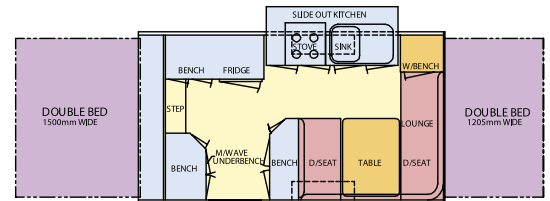

Silhouette Specifications

MODEL No	INTERIOR LENGTH	BODY LENGTH	BODY WIDTH	TOWING LENGTH	TOWING HEIGHT (INC HATCH)	TARE WEIGHT
S39	3070mm	3900mm	2160mm	5050mm	1770mm	1050kg
S42	3400mm	4230mm	2160mm	5380mm	1770mm	1070kg
S451	3730mm	4560mm	2160mm	5710mm	1770mm	1100kg
PS39	3070mm	3900mm	2160mm	5300mm	1900mm	1180kg
PS42	3400mm	4230mm	2160mm	5630mm	1900mm	1220kg
PS451	3730mm	4560mm	2160mm	5950mm	1900mm	1260kg

Manufactured by Coromal Caravans Pty Ltd

ABN 82 008 682 513

25 Harrison Road Forrestfield WA 6058

Tel: 08 9352 0900

www.coromal.com.au

Silhouette 39 3.9m x 2.16m (12'9" x 7')

S391

Pioneer Model PS391

S392

Pioneer Model PS392

Silhouette 42 4.23m x 2.16m (13'11" x 7')

S421

Pioneer Model PS421

S422

Pioneer Model PS422

Silhouette 45 4.56m x 2.16m (15' x 7')