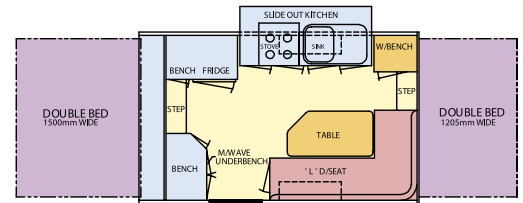

Silhouette Specifications

MODEL No	INTERIOR LENGTH	BODY LENGTH	BODY WIDTH	TOWING LENGTH	TOWING HEIGHT (INC HATCH)	TARE WEIGHT
S39	3070mm	3900mm	2160mm	5050mm	1770mm	1050kg
S42	3400mm	4230mm	2160mm	5380mm	1770mm	1070kg
S451	3730mm	4560mm	2160mm	5710mm	1770mm	1100kg
PS39	3070mm	3900mm	2160mm	5300mm	1900mm	1180kg
PS42	3400mm	4230mm	2160mm	5630mm	1900mm	1220kg
PS451	3730mm	4560mm	2160mm	5950mm	1900mm	1260kg

Manufactured by Coromal Caravans Pty Ltd

ABN 82 008 682 513

25 Harrison Road Forrestfield WA 6058

Tel: 08 9352 0900

www.coromal.com.au

Silhouette 39 3.9m x 2.16m (12'9" x 7')

S391

Pioneer Model PS391

S392

Pioneer Model PS392

Silhouette 42 4.23m x 2.16m (13'11" x 7')

S421

Pioneer Model PS421

S422

Pioneer Model PS422

Silhouette 45 4.56m x 2.16m (15' x 7')