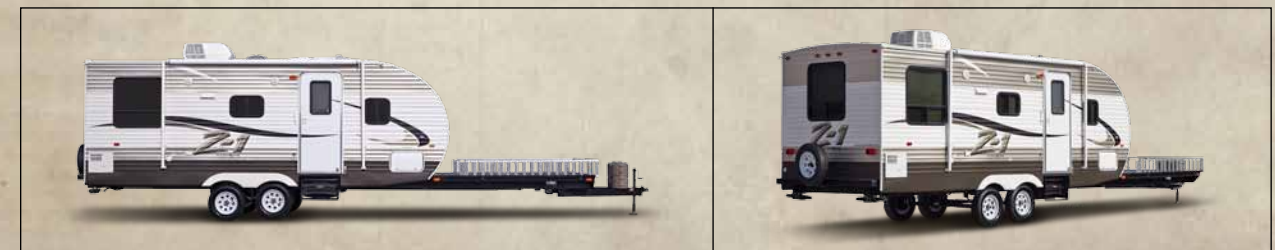

BEDROOM

- 60" x 74" Mattress
- Cable TV hook-up
- Coordinated window treatments
- Stairs to bunks (safety stairway) (301BH & 302KB only)

BATHROOM

- Large parchment lavatory bowl

- Spacious shower/tub & one-piece surround
- Foot flush parchment toilet
- Mirrored medicine cabinet
- Shower curtain with curved shower track

EXTERIOR

- New rounded, aerodynamic front end
- 40 gallon fresh water tank (54 on toy deck models)
- Roto-cast holding tanks
- Easy open entry step
- Bumper with drain hose and end caps
- (2) Marine grade exterior speakers
- Aerodynamic cap with stone guard

- Seamless one piece rubber roof
- Molded rain gutters with 3" drip spouts
- 6 gallon DSI gas water heater
- 30" Main radius entry door with screen door

SAFETY

- Safety chains
- Break away switch
- Electric brakes on all wheels
- Carbon monoxide detector
- Fire extinguisher
- GFI electrical outlets
- Tinted safety glass
- Radial tires

Z-1 CONVENIENCE PACKAGE (STANDARD)

- Smoke detector
- LP detector
- 13,500 BTU A/C
- Awning
- Microwave
- Stabilizer jacks (4)
- Power vent over tub
- TV antenna
- Tub surround
- Water heater bypass
- Quilted reversible bedspread
- Wood grain linoleum
- Front diamond plate stone guard

OPTIONS

- Tub skylight
- Outside shower
- Oven
- LP bottle cover
- Spare radial tire
- 15,000 BTU A/C in place of 13,500 BTU A/C
- Skylight in living room/kitchen
- 6 gal. gas/electric DSI water heater
- LED TV
- Denver Supreme Mattress

DISCLAIMER: Product information is as accurate as possible at the date of publication of this brochure. All features, floorplans, and specifications in this brochure are subject to change without notice. Please also consult CrossRoads RV's website at www.crossroadsrv.com for more current product information and specifications. Tow Vehicle Disclaimer. CAUTION: Owners of CrossRoads recreational vehicles are solely responsible for the selection and proper use of tow vehicles. All customers should consult with a motor vehicle manufacturer or their dealer concerning the purchase and use of suitable tow vehicles for CrossRoads RV products. CrossRoads RV disclaims any liability or damages suffered as a result of the selection, operation, use or misuse of tow vehicle. CROSSROADS RV'S LIMITED WARRANTY DOES NOT COVER DAMAGE TO THE RECREATIONAL VEHICLE OR TOW VEHICLE AS A RESULT OF THE SELECTION, OPERATION, USE OR MISUSE OF THE TOW VEHICLE.