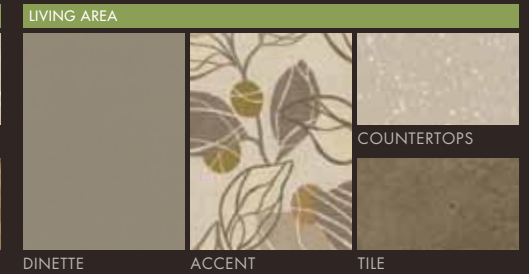

allegro breeze

TIFFIN MOTORHOMES
WHEREVER YOU GO, WE GO.

INTERIOR DÉCOR

Tiffin Motorhomes sets the standard for interior luxury in the RV industry, providing you with a beautiful backdrop to personalize to your taste. For the 2013 Allegro Breeze, choose from three fabric suites—Bahamas, Dazzle and Stonehenge. All are designed to complement the hardwood cabinetry crafted in our Red Bay mill shop. Finishes are available in two traditional colors (Medium Alderwood and English Chestnut) or a lighter tone (Ivory Cream) for a more modern look.

ACCENT

TILE

STANDARD LEATHER

OPTIONAL LEATHER

MAIN

ACCENT

STONEHENGE FABRIC SUITE

DINETTE