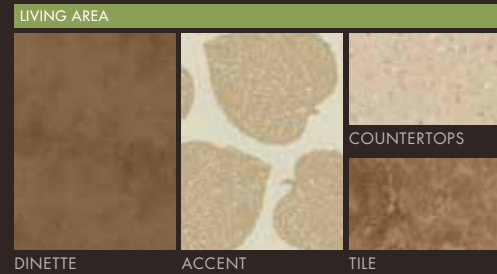

allegro breeze

TIFFIN MOTORHOMES
WHEREVER YOU GO, WE GO.

INTERIOR DÉCOR

Tiffin Motorhomes sets the standard for interior luxury in the RV industry, providing you with a beautiful backdrop to personalize to your taste. For the 2013 Allegro Breeze, choose from three fabric suites—Bahamas, Dazzle and Stonehenge. All are designed to complement the hardwood cabinetry crafted in our Red Bay mill shop. Finishes are available in two traditional colors (Medium Alderwood and English Chestnut) or a lighter tone (Ivory Cream) for a more modern look.

CABINETS

MEDIUM ALDERWOOD

ENGLISH CHESTNUT

IVORY CREAM

FLOORING

CARPET

BAHAMAS FABRIC SUITE

DINETTE

ACCENT

TILE

STANDARD LEATHER

OPTIONAL LEATHER

MAIN

ACCENT

DAZZLE FABRIC SUITE

DINETTE

ACCENT

TILE

STANDARD LEATHER

OPTIONAL LEATHER

MAIN

ACCENT

STONEHENGE FABRIC SUITE

DINETTE