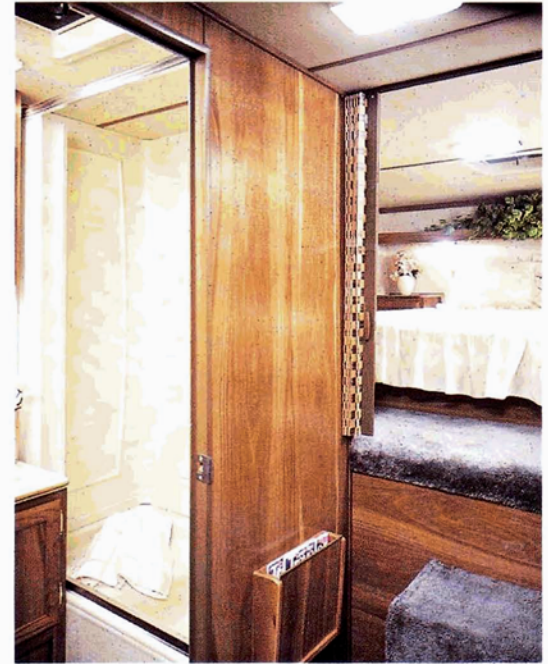

Your rear kitchen 5th Wheel provides you ample countertop area with all the conveniences of home...

**Dutchmen's
Classic Fifth Wheels
...are designed for
increased aerodynamics
which allows for
easier towability...**

Look at these outstanding...Dutchmen...Standard Features

☐ Black Radius Tinted Jalousie Windows
☐ Extra Large Jalousie Picture Windows
☐ 3/4" Floors ☐ 1/2" Tongue & Grooved Plywood Floor
☐ In Floor Ducted Heat ☐ Converta Sofa
☐ Monitor Panel ☐ AM/FM Stereo Cassette with Speakers
☐ Framed & Wired for Roof Air ☐ 30" Front Entrance Door (Most Models)
☐ Dead Bolt Door Locks ☐ Power Range Hood W/Light ☐ Power Bath Vent
☐ TV Antenna with 2 TV Jacks ☐ 31,000 BTU Furnace
☐ Prep & Wired for Micro-Wave Oven
☐ Solid Oak Sink Cover ☐ Deluxe Range W/

☐ Black Glass Door ☐ 30# Bottles W/ Auto Change Over ☐ Porch & Service Light
☐ Flush Door Handles ☐ 5" Tufted Velour Fabric Cushions
☐ Designer Shades ☐ Solid Oak Framed Cabinet Doors
☐ Etched Glass in Overhead Cabinets in Living Room & Bedroom
☐ Quilted Bedspread ☐ 2-Pillows W/Shams
☐ Bed Lifts-All Double Beds ☐ Innerspring Mattress ☐ Carpet W/ Extra Thick Pad in Living Room
☐ Galley Rails ☐ Solid Wood Drawers (Not Plastic) Spice Rack-Kitchen
☐ Wrapped Cabinet Stiles-No Routed Out Panels ☐ Decorator Picture

☐ Accordion Wooden Bi-fold Doors ☐ Double Door Refrigerator
☐ 30 Gallon Water Tank ☐ Holding Tanks-Combined Capacity 70 Gallons
☐ 45 AMP Power Converter ☐ Large Stainless Steel Kitchen Sink
☐ Oversize Bath Sink ☐ Wood Designer Medicine Cabinet W/ Mirror
☐ Magnifier Ceiling Lights-Double Lens-Gives 100% More Light
☐ One Piece Aluminum Roof ☐ Foil Thermo Board Roof Underlayment
☐ Slotted Wheels W/ Black Hubs & Acom Nuts
☐ Flush Mount 1 1/2" Thick Closet Doors
☐ Tub Surround in Bath
☐ Radial Tires