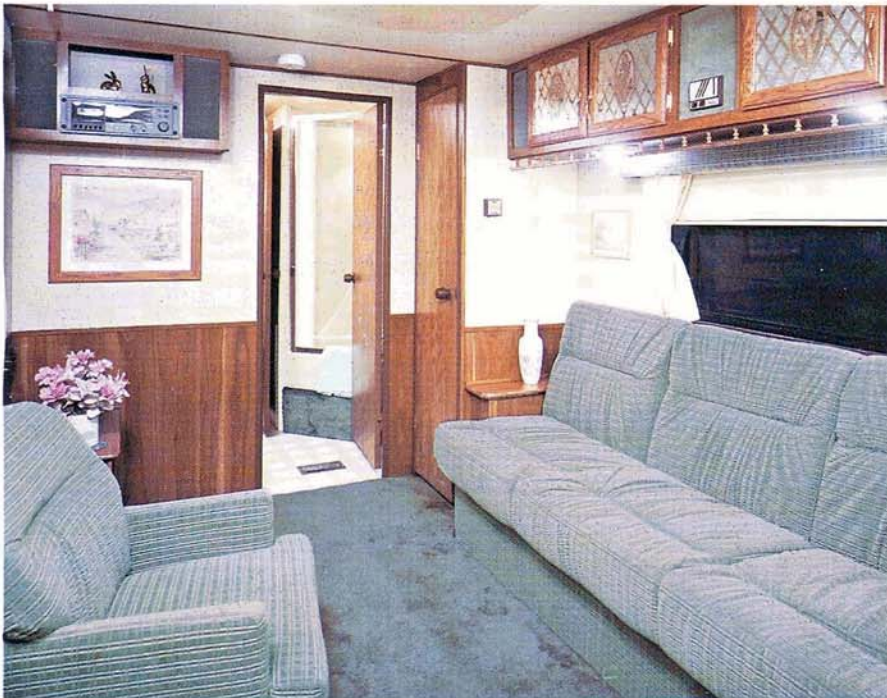

All of the family will enjoy the beauty and quality in your 1991 Dutchmen Classic...Elegant interior decors with all the practical features you've been looking for...At very affordable prices...

The Dutchmen Fifth Wheel...provides comfortable accommodations for the entire family...full size bath, complete galley with dinette and a spacious living room for your relaxation.

The master bedroom in the Dutchmen 5th Wheel... offers ample room to lounge or rest in comfort while you read a book or watch TV...

Your rear kitchen 5th Wheel provides you ample countertop area with all the conveniences of home...

Look at these outstanding...Dutchmen...Standard Features

Black Radius Tinted Jalousie Windows
 Extra Large Jalousie Picture Windows
 3/4" Floors 1/2" Tongue & Grooved Plywood Floor
 In Floor Ducted Heat Converta Sofa
 Monitor Panel AM/FM Stereo Cassette with Speakers
 Framed & Wired for Roof Air 30" Front Entrance Door (Most Models)
 Dead Bolt Door Locks Power Range Hood W/Light Power Bath Vent
 TV Antenna with 2 TV Jacks 31,000 BTU Furnace
 Prep & Wired for Micro-Wave Oven
 Solid Oak Sink Cover Deluxe Range W/