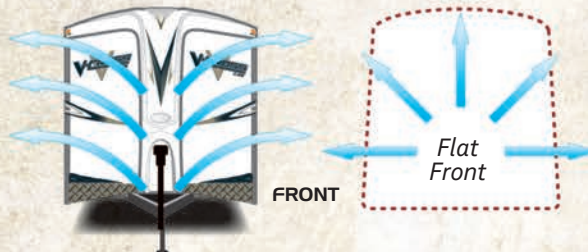

The unique V-Cross design maximizes headroom and storage room.

V-Cross design directs air flow around the sides of the trailer. Air impacts and scatters around and above flat front trailers.

GET THE V-CROSS ADVANTAGE

MORE USABLE SPACE – BETTER AERODYNAMICS

The V-Cross shape creates 75 cu. ft. of extra interior space for larger bathrooms, bedrooms and kitchens with full interior height at the front end of the trailer. The "V" design cuts through wind, improving aerodynamics for better fuel efficiency. LP bottles and batteries are safely enclosed. Air flow around the front end deflects bugs and debris, keeping the unit clean and improves towability.