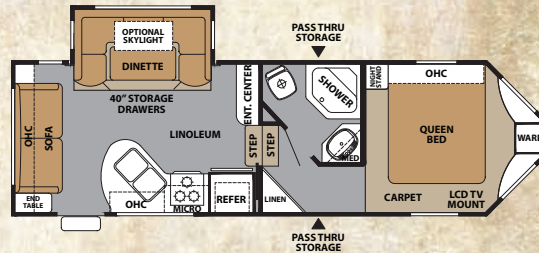

V-CROSS FIFTH WHEELS

245VCRD