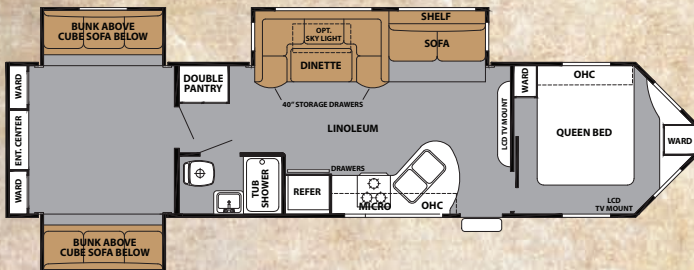

V-CROSS TRAVEL TRAILERS

32VTSB

V-CROSS FIFTH WHEELS

Optional outside kitchen available.

V-design fifth wheels work in short bed pick-up trucks without the use of a slider hitch.