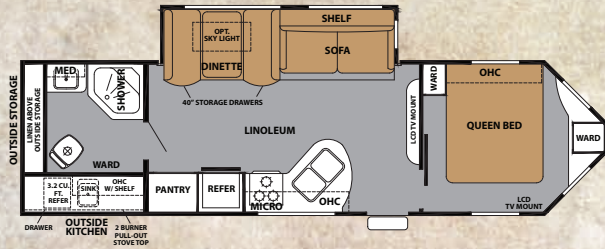

V-CROSS TRAVEL TRAILERS

28VRBK

V-CROSS FIFTH WHEELS

Optional outside kitchen available.

V-design fifth wheels work in short bed pick-up trucks without the use of a slider hitch.