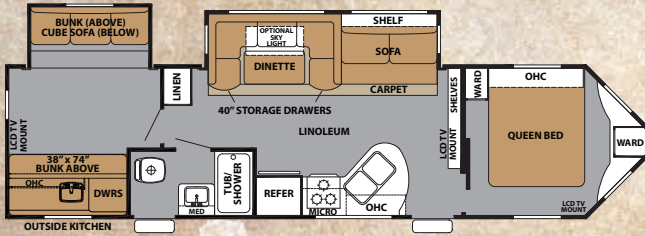

V-CROSS TRAVEL TRAILERS

30VCBHS

V-CROSS FIFTH WHEELS

Optional outside kitchen available.

V-design fifth wheels work in short bed pick-up trucks without the use of a slider hitch.