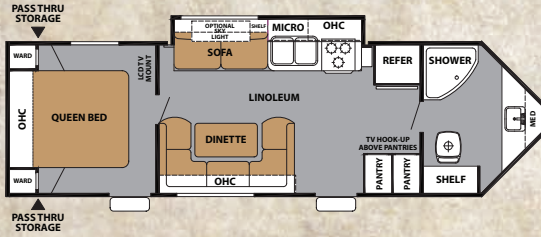

V-CROSS TRAVEL TRAILERS

25VCFB