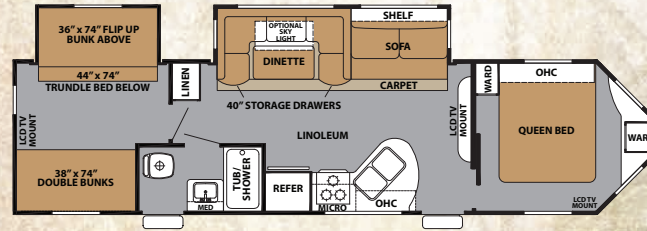

V-CROSS TRAVEL TRAILERS

31VCBHS

V-CROSS FIFTH WHEELS

Optional outside kitchen available.

V-design fifth wheels work in short bed pick-up trucks without the use of a slider hitch.