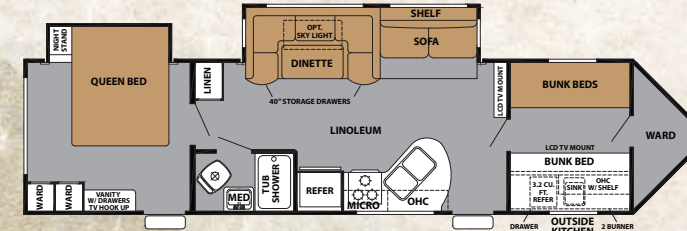

V-CROSS TRAVEL TRAILERS

31VFBKS

V-CROSS FIFTH WHEELS

Optional outside kitchen available.

V-design fifth wheels work in short bed pick-up trucks without the use of a slider hitch.