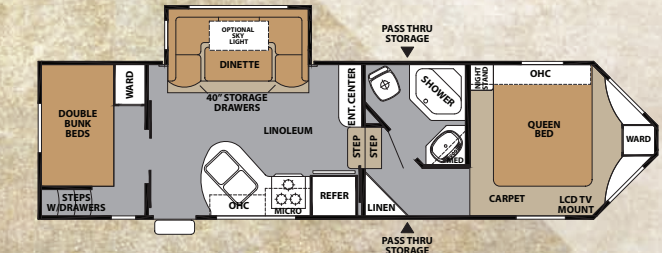

255VCBH

Optional outside kitchen available.

V-design fifth wheels work in short bed pick-up trucks without the use of a slider hitch.