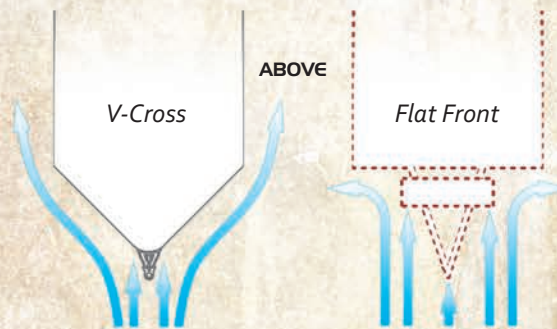

The unique V-Cross design maximizes headroom and storage room.

V-Cross design directs air flow around the sides of the trailer. Air impacts and scatters around and above flat front trailers.

GET THE V-CROSS ADVANTAGE

MORE USABLE SPACE – BETTER AERODYNAMICS

The V-Cross shape creates 75 cu. ft. of extra interior space for larger bathrooms, bedrooms and kitchens with full interior height at the front end of the trailer. The "V" design cuts through wind, improving aerodynamics for better fuel efficiency. LP bottles and batteries are safely enclosed. Air flow around the front end deflects bugs and debris, keeping the unit clean and improves towability.