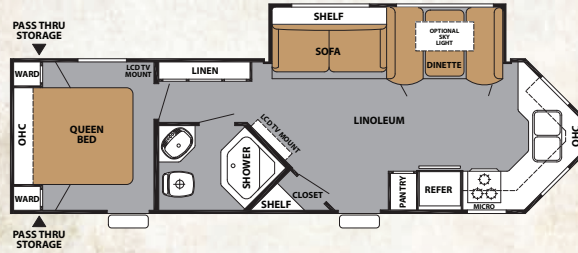

V-CROSS TRAVEL TRAILERS

27VCFK

V-CROSS FIFTH WHEELS

Optional outside kitchen available.

V-design fifth wheels work in short bed pick-up trucks without the use of a slider hitch.