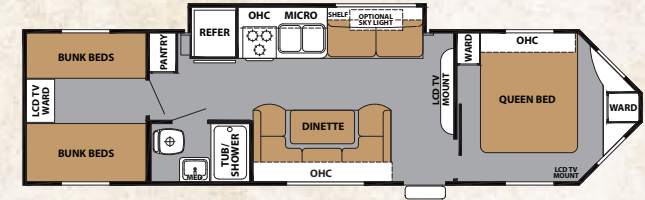

### 245VCRD

Only V-Design fifth wheels can offer an incredible bedroom like this! Most small fifth wheels have a sloping front that's intended to cut through wind. The bed must tuck up, into the front of the cap. Our V-Design allows for a full height front bedroom! This well-planned bedroom includes a walk-around queen bed, a generous front closet, storage drawer, and counters with storage below. Plus windows on every wall make this room feel like a luxury retreat.

# V-CROSS TRAVEL TRAILERS

**25VCFB**

**27VCFK**

**28VCBH**

**28VRBK**

**29VCRLS**

**29VQBHK**

**30VCBHS**