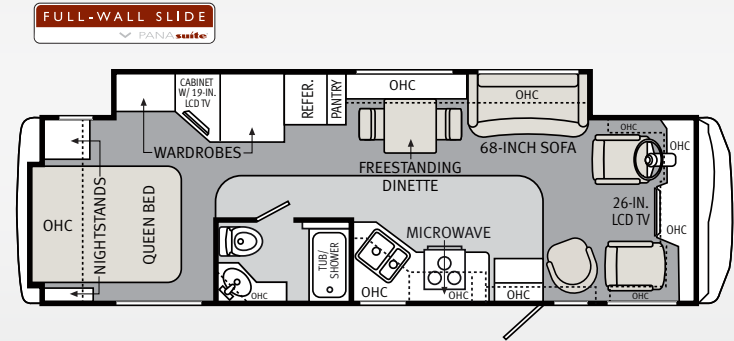

MORE TO STORE.

Monarch features a large, pass-through storage bay with side-hinged baggage doors.

**C** 33SFD

**C** 33SFS

**A B D** 34SBD

**B E** 36SFD

**FLOORPLANS FOR LIVING.**

Select from four floorplan designs in lengths of 33, 34 and 36 feet, including a double-slide and three spacious full-wall slides, along with multiple furniture options and configurations.