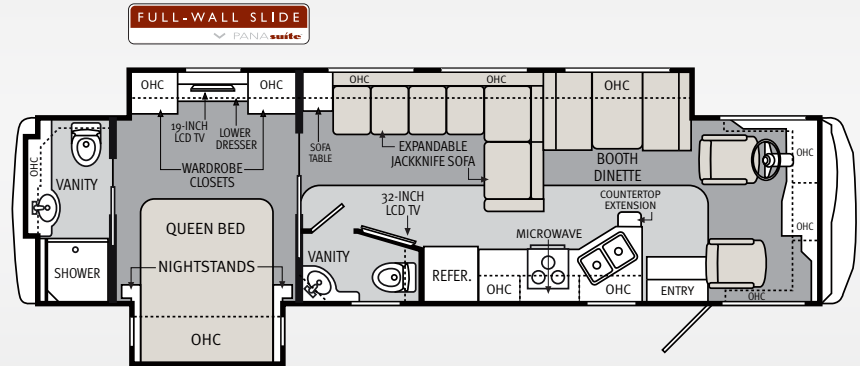

MORE TO STORE.

Monarch features a large, pass-through storage bay with side-hinged baggage doors.

**C** 33SFD

**C** 33SFS

**A B D** 34SBD

**B E** 36SFD

**FLOORPLANS FOR LIVING.**

Select from four floorplan designs in lengths of 33, 34 and 36 feet, including a double-slide and three spacious full-wall slides, along with multiple furniture options and configurations.