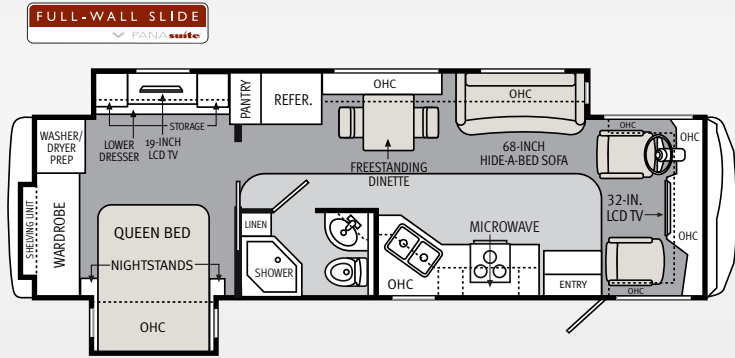

MORE TO STORE.

Monarch features a large, pass-through storage bay with side-hinged baggage doors.

**C** 33SFD

**C** 33SFS

**A B D** 34SBD

**B E** 36SFD

**FLOORPLANS FOR LIVING.**

Select from four floorplan designs in lengths of 33, 34 and 36 feet, including a double-slide and three spacious full-wall slides, along with multiple furniture options and configurations.