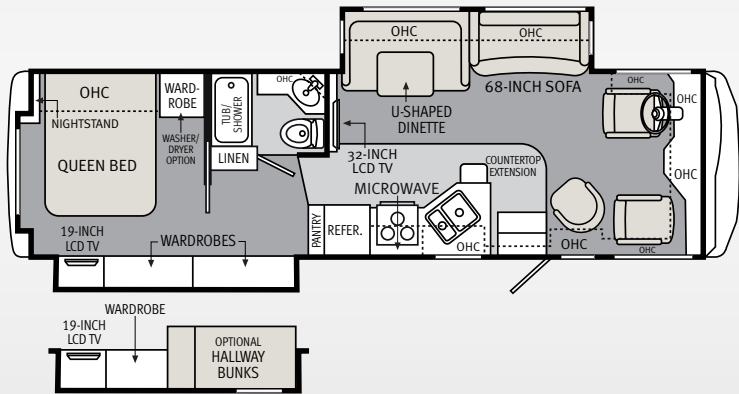

MORE TO STORE.

Monarch features a large, pass-through storage bay with side-hinged baggage doors.

**C** 33SFD

**C** 33SFS

**A B D** 34SBD

**B E** 36SFD

**FLOORPLANS FOR LIVING.**

Select from four floorplan designs in lengths of 33, 34 and 36 feet, including a double-slide and three spacious full-wall slides, along with multiple furniture options and configurations.