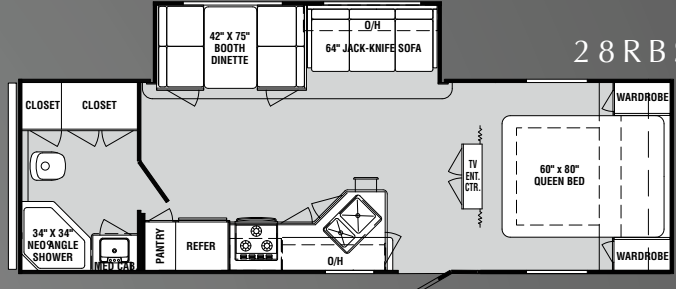

The bathroom includes vanity light bar and ample storage space in cabinets.

Skylight in shower is standard!

DECOR OPTIONS

Brass Ring

Autumn Trail

A. Sofa B. Accent C. Bedroom

Optional gas/electric DSI water heater

19FS

28PBS

22QB

28RBS

26BHS

30QBHS

27RK

31BHDS

FURNITURE

- Queen Bed 60" x 80"
- Lower Bunk Full Bed (31 BHDS)
- Bunk Bed with Vinyl Back Upper Only (31 BHDS)
- Bunk Beds w/Vinyl Backs Upper and Lower (26 BHS)
- Double Bunk Beds
- Fabric Covered Fold Down Sleeper Sofa
- Booth Dinette with Fabric Cushions with Vinyl Backs, End Door Storage Both Booths