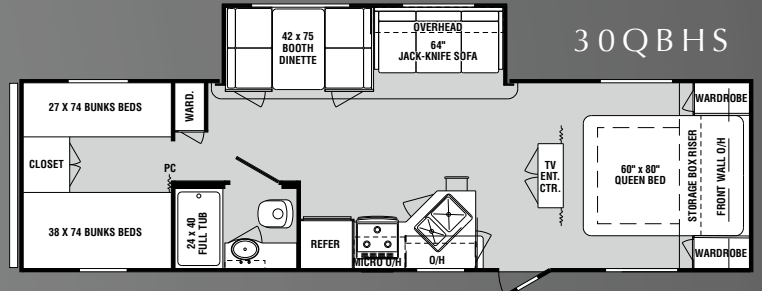

The bathroom includes vanity light bar and ample storage space in cabinets.

Skylight in shower is standard!

DECOR OPTIONS

Brass Ring

Autumn Trail

A. Sofa B. Accent C. Bedroom

Optional gas/electric DSI water heater

19FS

28PBS

22QB

28RBS

26BHS

30QBHS

27RK

31BHDS

FURNITURE

- Queen Bed 60" x 80"
- Lower Bunk Full Bed (31 BHDS)
- Bunk Bed with Vinyl Back Upper Only (31 BHDS)
- Bunk Beds w/Vinyl Backs Upper and Lower (26 BHS)
- Double Bunk Beds
- Fabric Covered Fold Down Sleeper Sofa
- Booth Dinette with Fabric Cushions with Vinyl Backs, End Door Storage Both Booths