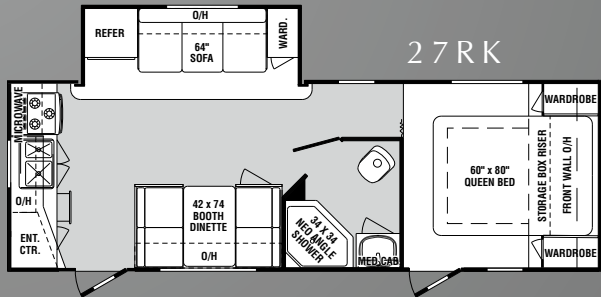

The bathroom includes vanity light bar and ample storage space in cabinets.

Skylight in shower is standard!

DECOR OPTIONS

Brass Ring

Autumn Trail

A. Sofa B. Accent C. Bedroom

Optional gas/electric DSI water heater

19FS

28PBS

22QB

28RBS

26BHS

30QBHS

27RK

31BHDS

FURNITURE

- Queen Bed 60" x 80"
- Lower Bunk Full Bed (31 BHDS)
- Bunk Bed with Vinyl Back Upper Only (31 BHDS)
- Bunk Beds w/Vinyl Backs Upper and Lower (26 BHS)
- Double Bunk Beds
- Fabric Covered Fold Down Sleeper Sofa
- Booth Dinette with Fabric Cushions with Vinyl Backs, End Door Storage Both Booths