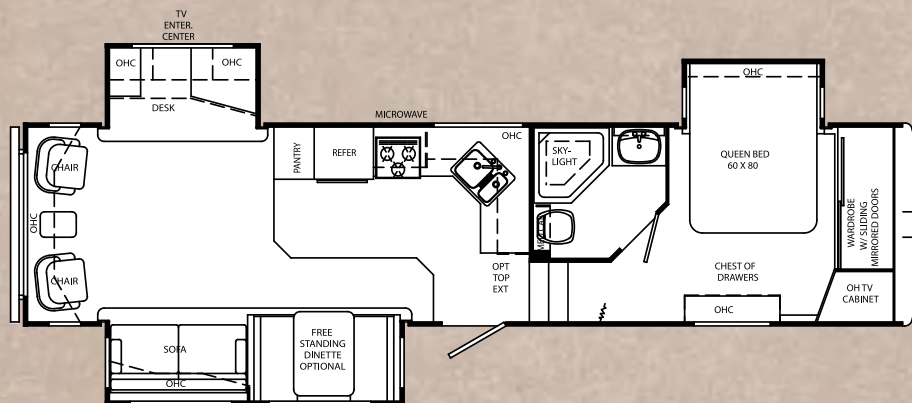

29CKD

32CKQ

33CKT

34BHT

BODY AND FRAME CONSTRUCTION FEATURES & OPTIONS

- › 10" I-Beam Frame
- › High Gloss Gelcoat Fiberglass Laminated Sidewalls
- › Front Molded Fiberglass Cap
- › Main Slide-Out House, 6'-1" Head Room
- › Rear Bay Cap with Oversized Windows (N/A: 34BHT)
- › 1-1/2" Steel Framed Sub-Floor
- › 5/8" Sturdi-Wood Floor
- › Laminated Bath Deck
- › Aluminum Roof Structure with Double I-Beam Roof Rafter 16" On-Center
- › 9-Layer Roof Construction
- › Brite TEK™ Exterior Roof Material
- › Flat Floor Slide-Out - Main Living Area
- › Enclosed and Heated Underbelly
- › Insulated Bathroom Floor
- › Radial Tires
- › Stylized 16" Aluminum Rims
- › Ladder
- › Stabilizer Jacks
- › Shock Absorbers
- › Spare Tire with Sport Wheel Recessed into Underbelly