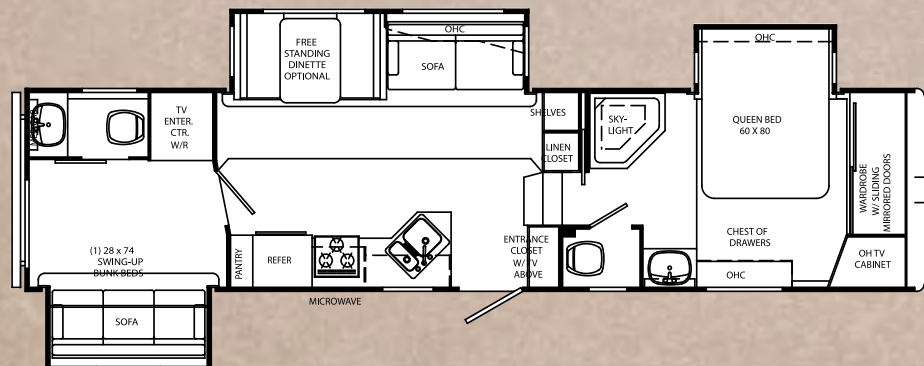

29CKD

32CKQ

33CKT

34BHT

BODY AND FRAME CONSTRUCTION FEATURES & OPTIONS

- › 10" I-Beam Frame
- › High Gloss Gelcoat Fiberglass Laminated Sidewalls
- › Front Molded Fiberglass Cap
- › Main Slide-Out House, 6'-1" Head Room
- › Rear Bay Cap with Oversized Windows (N/A: 34BHT)
- › 1-1/2" Steel Framed Sub-Floor
- › 5/8" Sturdi-Wood Floor
- › Laminated Bath Deck
- › Aluminum Roof Structure with Double I-Beam Roof Rafter 16" On-Center
- › 9-Layer Roof Construction
- › Brite TEK™ Exterior Roof Material
- › Flat Floor Slide-Out - Main Living Area
- › Enclosed and Heated Underbelly
- › Insulated Bathroom Floor
- › Radial Tires
- › Stylized 16" Aluminum Rims
- › Ladder
- › Stabilizer Jacks
- › Shock Absorbers
- › Spare Tire with Sport Wheel Recessed into Underbelly