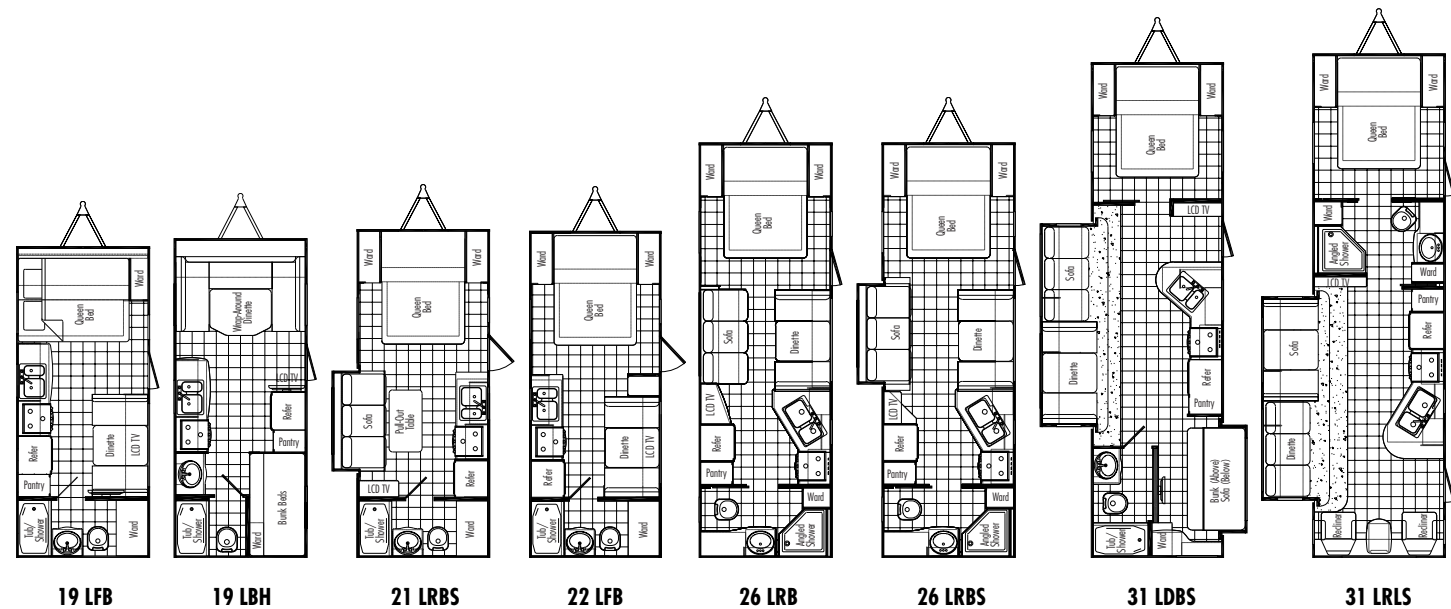

FLOORPLANS

A COMPLETE LINE-UP OF SMART & SPACIOUS LAYOUTS

COAST

Imagine the joy of a walk along the shore, the serenity of an ocean breeze and the comforts and design of home.

Introducing the Coast travel trailer by MVP RV. Designed for travelers who seek new destinations or nearby favorites, the Coast was created with comfort, style and function in mind. But the Coast is about more than just style. The ultra-light weight makes long hauls a breeze. Coast was designed with extra storage and easy loading, making traveling easier and more efficient.

And we've taken steps to ensure that you'll coast to your destination with a superior ride. The shorter hitch directs airflow above and below the trailer—creating less wind drag and increasing towing stability. Fluid exterior graphics and a patent-pending one-piece laminated and crowned roof complete the sleek profile. From coast to coast—and everywhere in between—travel in style and comfort in the Coast.

SPECIFICATIONS

MEASUREMENTS, WEIGHTS AND CAPACITIES

	19 LFB	19 LBH	21 LRBS	22 LFB	26 LRB	26 LRBS	31 LDBS	31 LRLS
OVERALL LENGTH	21' 8"	21' 11"	22' 11"	22' 11"	28' 2"	28' 2"	33' 6"	33' 6"
OVERALL WIDTH	96"	96"	96"	96"	96"	96"	96"	96"
OVERALL HEIGHT*	9' 8"	9' 8"	9' 8"	9' 8"	9' 8"	9' 8"	10' 1"	10' 1"
GVWR (lbs)	5,700	5,700	6,000	6,000	6,500	6,500	8,000	8,000
DRY WEIGHT (lbs)	3,980	TBD	4,394	3,950	4,485	4,935	TBD	6,715
CARGO CAPACITY (lbs)**	1,720	TBD	1,606	2,050	2,015	1,565	TBD	1,285
HITCH WEIGHT (lbs)	450	TBD	430	400	450	540	TBD	800
TIRE SIZE	15"	15"	15"	15"	15"	15"	15"	15"
FRESH WATER (gal)	50	50	50	50	50	50	50	50
GRAY WATER (gal)	30	30	30	30	30	30	30	30
BLACK TANK (gal)	30	30	30	30	30	30	30	30

*From ground to top of A/C **Weight of water, LP gas and options are not included in payload. Colors, equipment and specifications depicted in this brochure are subject to change without notice. Photographs may contain features that are optional on your vehicle. Please verify the actual equipment installed on any specific vehicle prior to purchase.