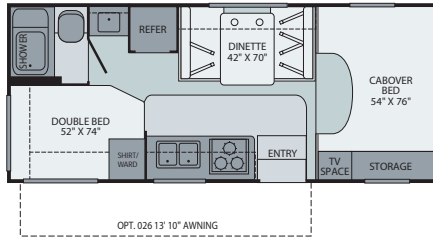

TIOGA RANGER FLOOR PLANS

22B

- Compact floor plan has lots of sleeping locations
- Very easy to drive and park

23R