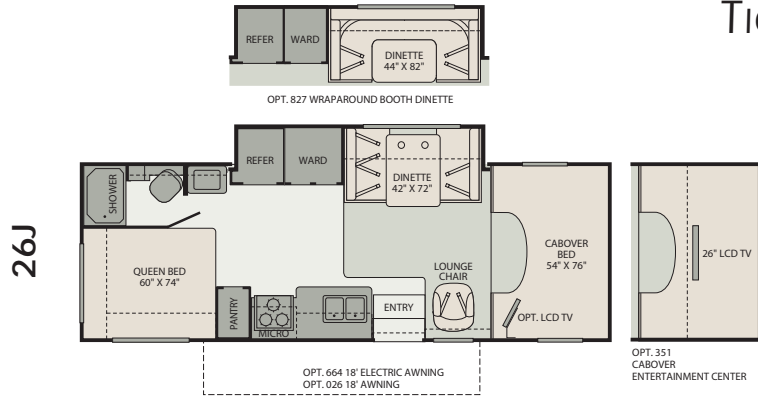

TIOGA FLOOR PLANS

Interior Storage Capacity: 122 cu. ft.
Exterior Storage Capacity: 32 cu. ft.

- Residential style U-shape dinette option
- Large queen bed
- Large wardrobe