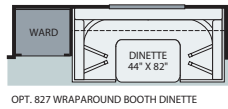

TIOGA RANGER FLOOR PLANS

22B

- Compact floor plan has lots of sleeping locations
- Very easy to drive and park

23R

- The slide creates a large living area
- Spacious, self-contained bathroom

25G

- Cozy U-shape dinette option
- Large queen bed
- Lots of interior storage capacity

26Q

- Huge pass-through rear storage compartment
- Great drivability and camp friendly

29V

- Largest, full featured floor plan without a slide-out
- Walk-around, large queen bed

31W

- Huge sofa and dinette slide-out for maximum living space
- Walk-around, large queen bed