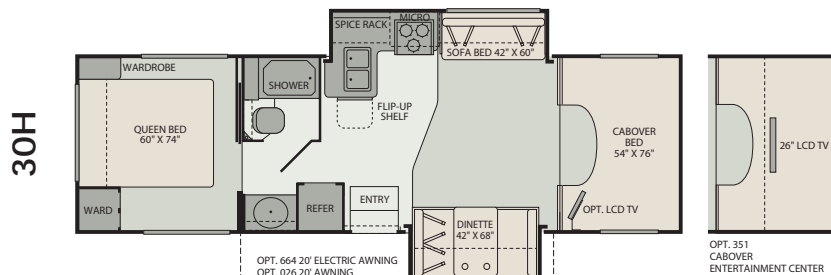

- Huge conversation space overlooks patio area
- Pass-through compartment in the rear