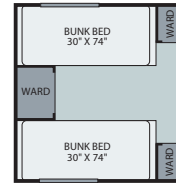

OPT. 863 DOUBLE BUNK BEDS

29V