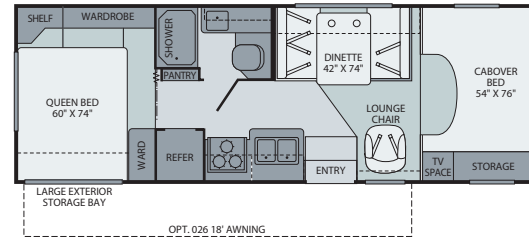

- Huge pass-through rear storage compartment
- Great drivability and camp friendly

29V