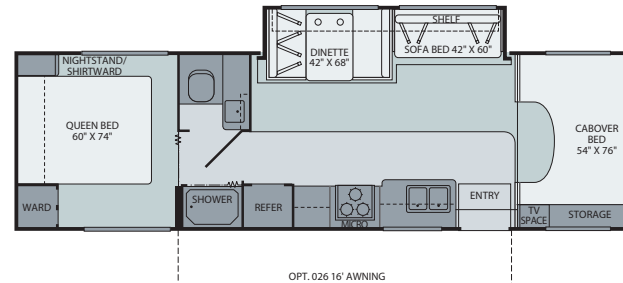

- Huge sofa and dinette slide-out for maximum living space
- Walk-around, large queen bed