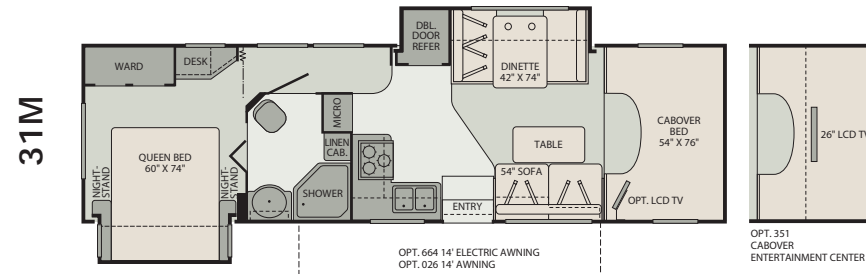

- Side aisle space and privacy
- Residential size bathroom