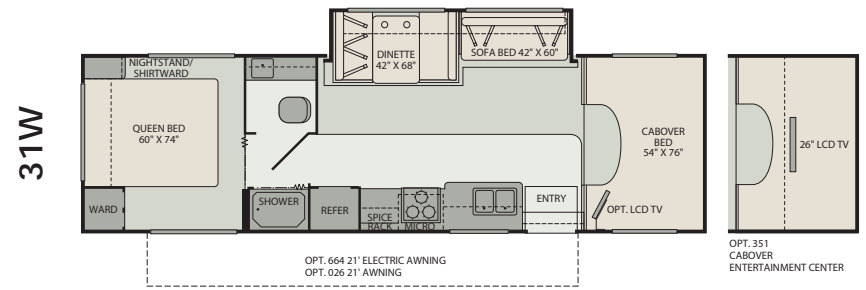

- Huge sofa and dinette slide-out for maximum living space
- Walk-around, large queen bed