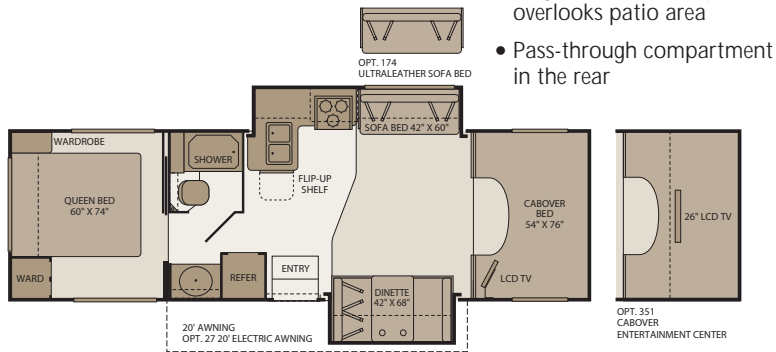

TIOGA SL FLOOR PLANS

30H

- Huge conversation space overlooks patio area
- Pass-through compartment in the rear

30U