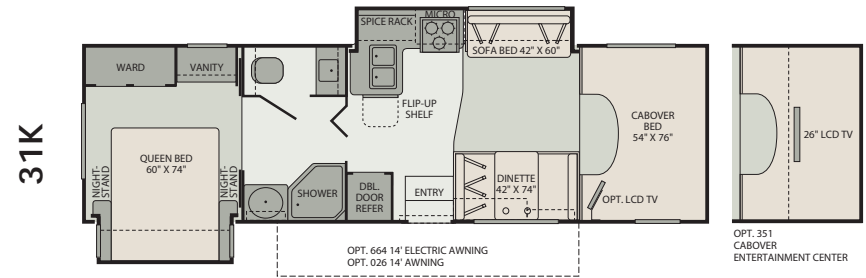

- Spacious open feel with L-shape galley
- Two lavy sinks for maximum versatility