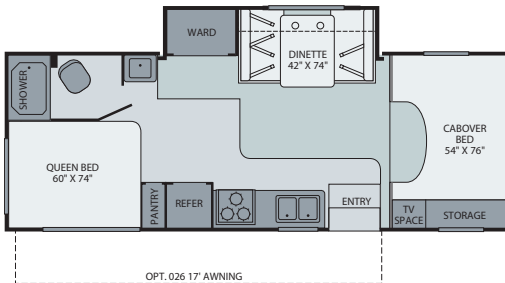

- Cozy U-shape dinette option
- Large queen bed
- Lots of interior storage capacity

26Q