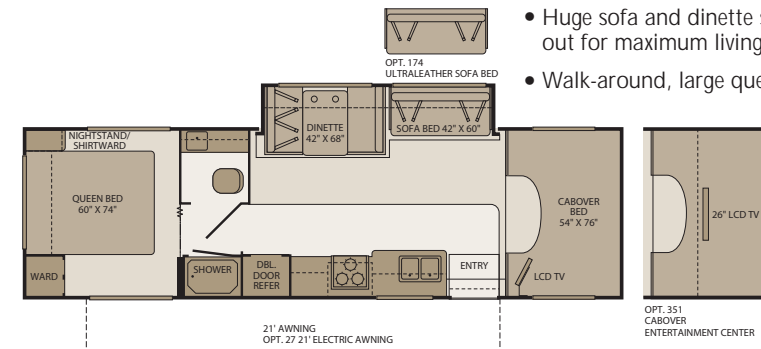

TIOGA SL FLOOR PLANS

30H

- Huge conversation space overlooks patio area
- Pass-through compartment in the rear

30U

- Spacious open feel with L-shape galley
- Queen island bed with large wardrobe

31L

- Conversation area
- Walk-around, large queen bed

31W

- Huge sofa and dinette slide-out for maximum living space
- Walk-around, large queen bed

Seatbelt configuration may vary depending on options chosen.

EXTERIOR COLORS - FIVE FULL-BODY PAINT OPTIONS

For standard exterior choices visit our website at www.fleetwoodrv.com.