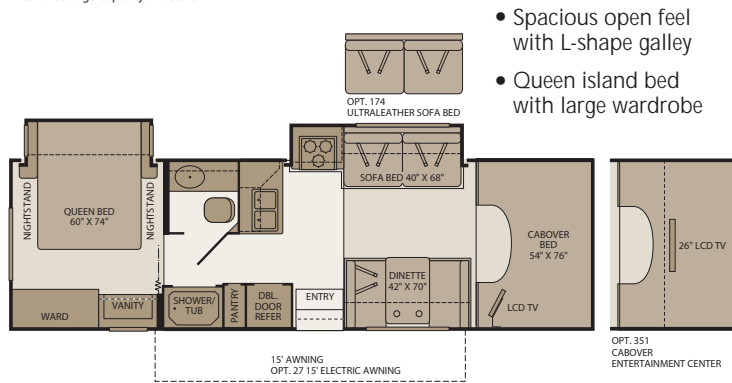

- Spacious open feel with L-shape galley
- Queen island bed with large wardrobe

31L