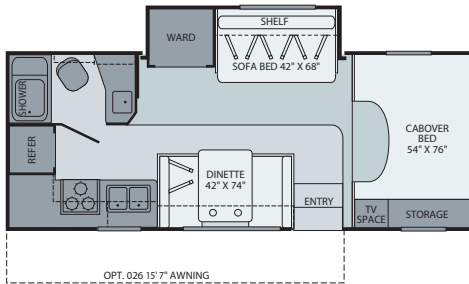

- The slide creates a large living area
- Spacious, self-contained bathroom

25G