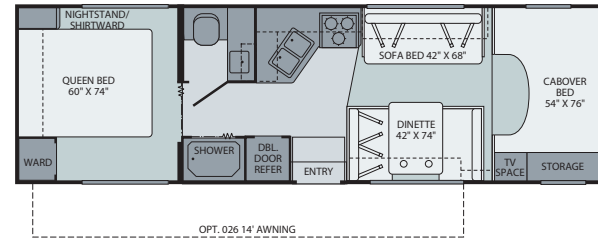

- Largest, full featured floor plan without a slide-out
- Walk-around, large queen bed

31W