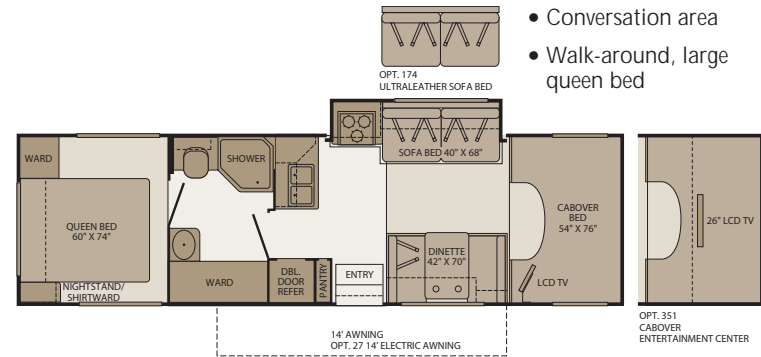

- Conversation area
- Walk-around, large queen bed

31W