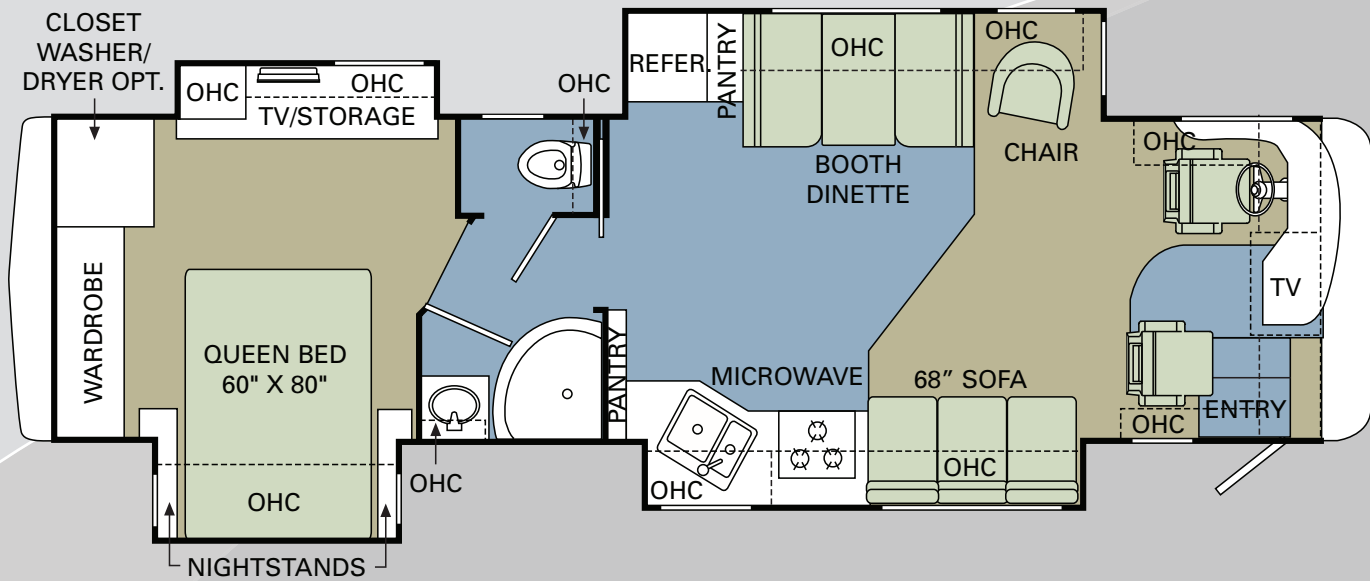

2008 FLOORPLANS ■ CARPET ■ TILE

35 SBD

37 PDQ

38PBD

39PBT

HOLIDAYRAMBLER.COM

Log on to our website anytime, night or day. It's your link to everything Holiday Rambler, including product news and updates, club events, dealer and service center info and much more. Take it for a test drive today.