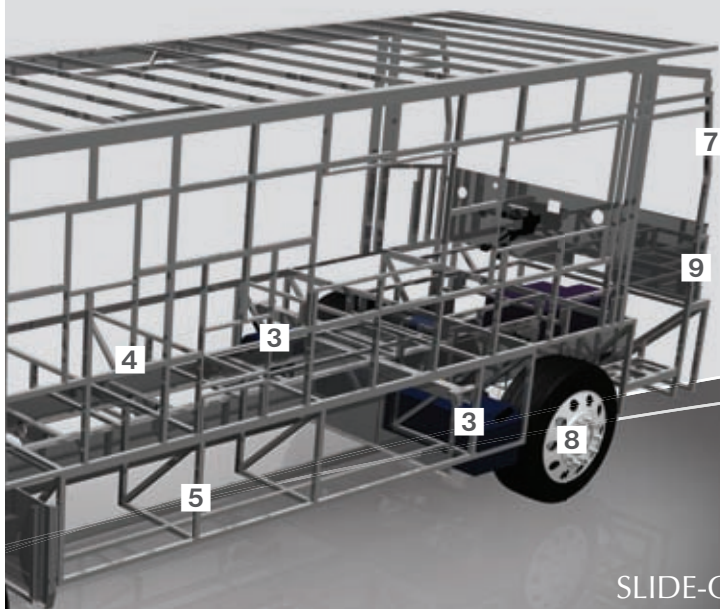

5 The Roadmaster chassis provides for full pass-through storage spaces, accommodating larger items with ease.

6 Cushion Air Glide Suspension provides a smoother ride with excellent handling and cornering.

7 Steel cage cockpit construction offers added safety.

8 The full-air anti-lock braking system (ABS) maintains traction and steering when braking on slick surfaces.

9 Heavy-duty steel undercarriage and firewall for unsurpassed safety, strength and durability.

10 Master the highways and byways with Neptune's rugged Cummins® ISB 325 HP engine with 610 lbs./ft. of torque and an Allison® 2500 MH 6-speed World Transmission. The new electronic shift pad offers added convenience.

SLIDE-OUT CONSTRUCTION

When you purchase a Holiday Rambler, you can be sure the slide-out boxes are some of the strongest and most reliable you'll find anywhere. They feature our exclusive multi-layer construction to give you maximum insulation and to reduce the chance of warping, twisting or shifting.

5-LAYER EXTERIOR WALL (left to right)

- Smooth gel coat fiberglass is standard
- Interlocking C-Channel filled with 1-1/2" fiberglass insulation bonded in place so it doesn't sag or leave spaces uninsulated
- Vapor barrier
- Bead foam adds comfort, saves energy and provides a thermal insulative barrier
- Interior paneling