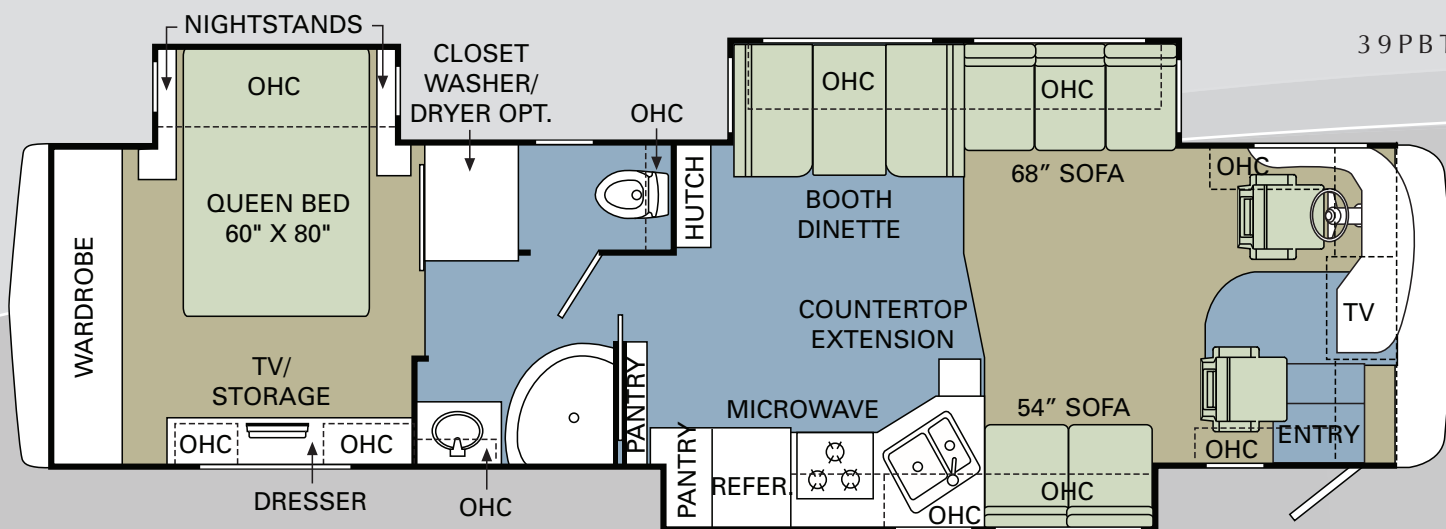

2008 FLOORPLANS ■ CARPET ■ TILE

35 SBD

37 PDQ

38PBD

39PBT

HOLIDAYRAMBLER.COM

Log on to our website anytime, night or day. It's your link to everything Holiday Rambler, including product news and updates, club events, dealer and service center info and much more. Take it for a test drive today.