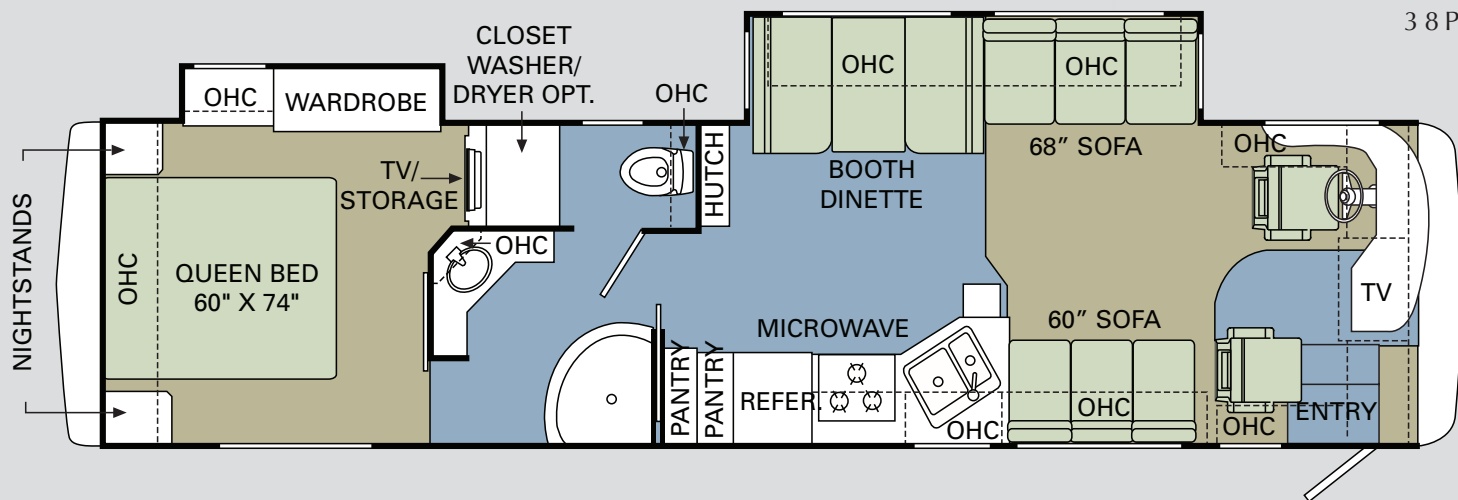

2008 FLOORPLANS ■ CARPET ■ TILE

35 SBD

37 PDQ

38PBD

39PBT

HOLIDAYRAMBLER.COM

Log on to our website anytime, night or day. It's your link to everything Holiday Rambler, including product news and updates, club events, dealer and service center info and much more. Take it for a test drive today.