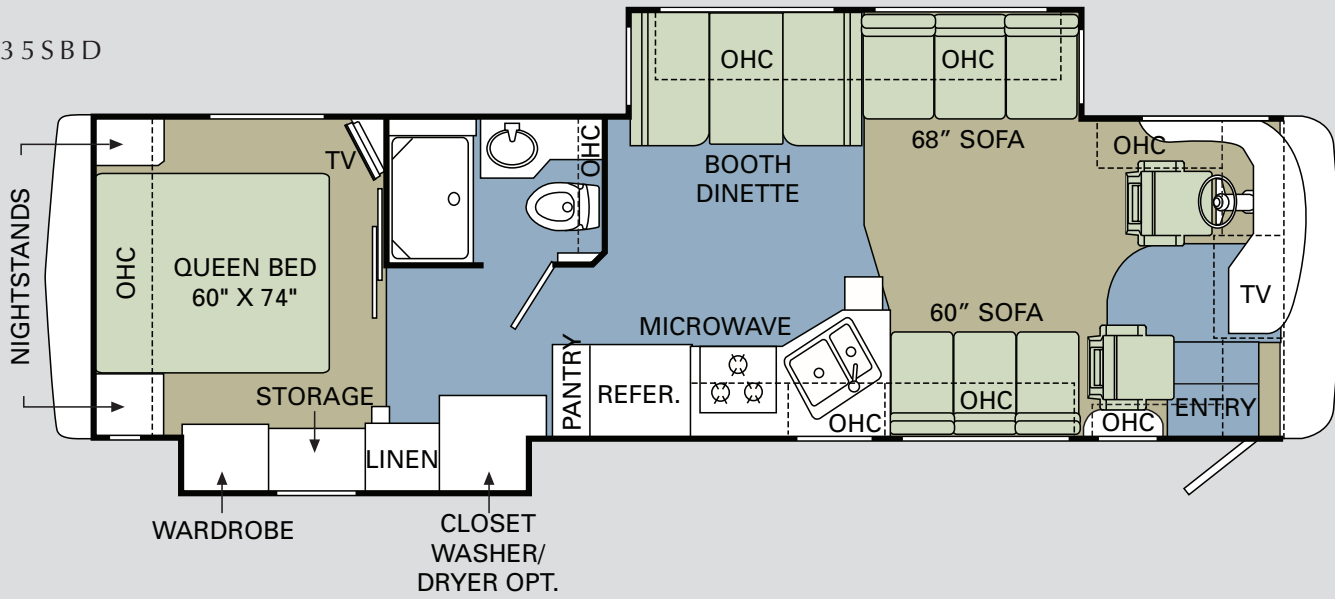

2008 FLOORPLANS ■ CARPET ■ TILE

35 SBD