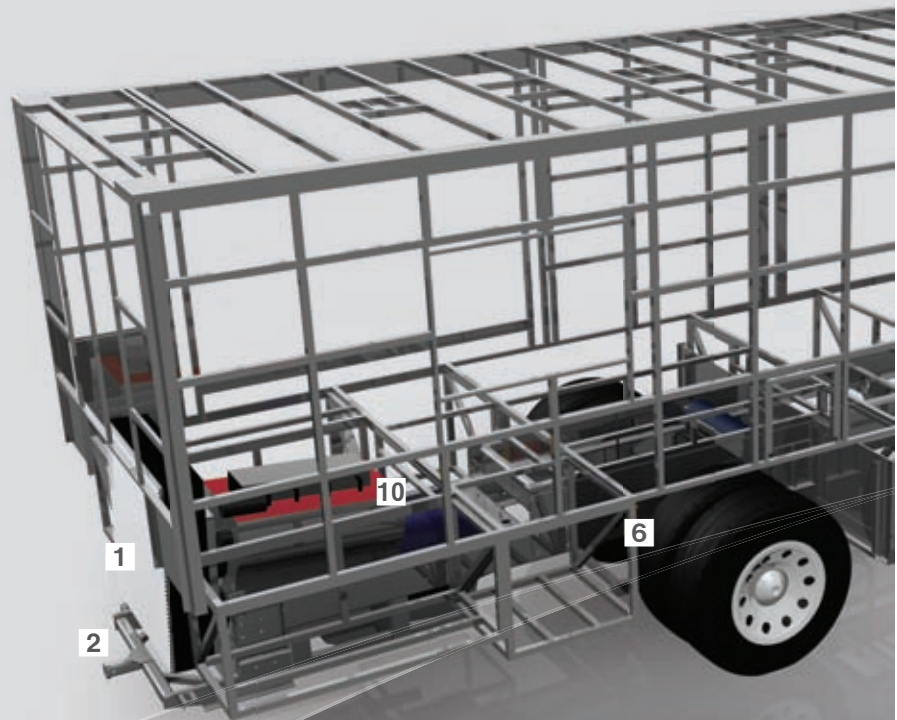

ROADMASTER RAIL RR4R CHASSIS

The 2008 Neptune owes its remarkable performance to the Roadmaster Raised Rail RR4R Series chassis. You'll marvel at the seamless ride and handling that's only possible in a chassis that's designed exclusively for a luxury motorcoach and custom-built to the exact specifications of each floorplan. We invite you to take a few minutes and discover all the ways Roadmaster offers you the very best in safety, reliability, comfort and convenience.