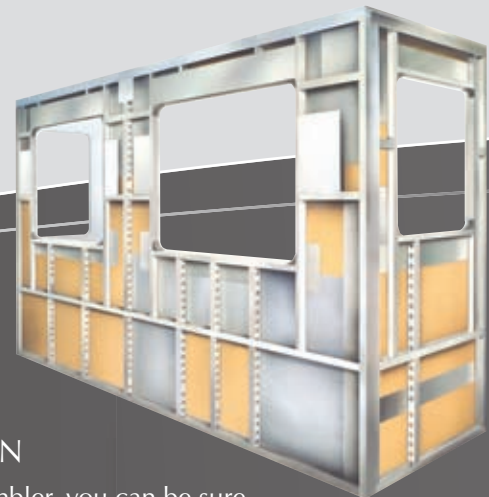

5 The Roadmaster chassis provides for full pass-through storage spaces, accommodating larger items with ease.

6 Cushion Air Glide Suspension provides a smoother ride with excellent handling and cornering.

7 Steel cage cockpit construction offers added safety.

8 The full-air anti-lock braking system (ABS) maintains traction and steering when braking on slick surfaces.

9 Heavy-duty steel undercarriage and firewall for unsurpassed safety, strength and durability.

10 Master the highways and byways with Neptune's rugged Cummins® ISB 325 HP engine with 610 lbs./ft. of torque and an Allison® 2500 MH 6-speed World Transmission. The new electronic shift pad offers added convenience.

SLIDE-OUT CONSTRUCTION

When you purchase a Holiday Rambler, you can be sure the slide-out boxes are some of the strongest and most reliable you'll find anywhere. They feature our exclusive multi-layer construction to give you maximum insulation and to reduce the chance of warping, twisting or shifting.

5-LAYER EXTERIOR WALL (left to right)

- Smooth gel coat fiberglass is standard
- Interlocking C-Channel filled with 1-1/2" fiberglass insulation bonded in place so it doesn't sag or leave spaces uninsulated
- Vapor barrier
- Bead foam adds comfort, saves energy and provides a thermal insulative barrier
- Interior paneling