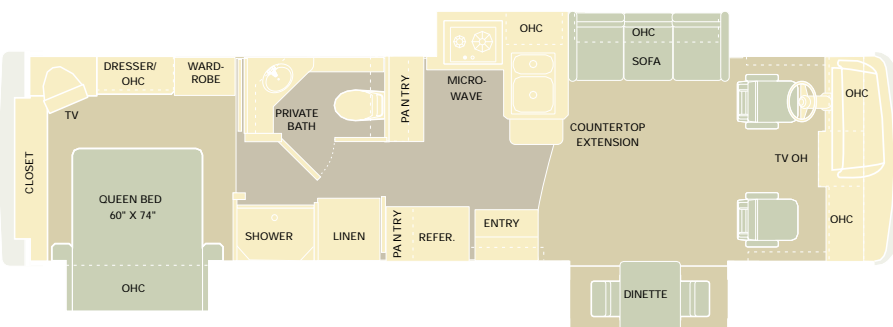

MODEL | 32PBD

- 32PBD Options Include:
- Bedroom Desk
 - Electric Sofa
 - Fabric/Vinyl Recliner
 - Freestanding Dinette
 - Vinyl Hide-A-Bed

MODEL | 34SBD

- 34SBD Options Include:
- Bedroom Desk
 - Electric Sofa
 - Fabric/Vinyl Recliner
 - Freestanding Dinette
 - Vinyl Hide-A-Bed

MODEL | 34PDT

- 34PDT Options Include:
- Bedroom Desk
 - Vinyl Easy Bed

Legend for floor plan materials:

- Plank (represented by a light brown circle)
- Carpet (represented by a yellow circle)

MODEL | 34PBD