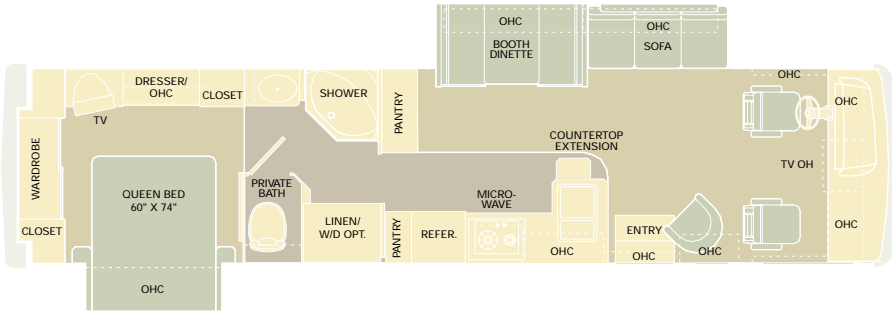

MODEL | 34PDT

- 34PDT Options Include:
- Bedroom Desk
 - Vinyl Easy Bed

Legend for floor plan materials:

- Plank (represented by a light brown circle)
- Carpet (represented by a yellow circle)

MODEL | 34PBD

- 34PBD Options Include:
- Electric Sofa
 - Fabric/Vinyl Recliner
 - Freestanding Dinette
 - Neo-Angled Bath Tub
 - Vinyl Hide-A-Bed

MODEL | 36WDD

- 36WDD Options Include:
- Bedroom Desk
 - Electric Sofa
 - Fabric/Vinyl Recliner
 - Freestanding Dinette
 - Neo-Angled Bath Tub
 - Vinyl Hide-A-Bed