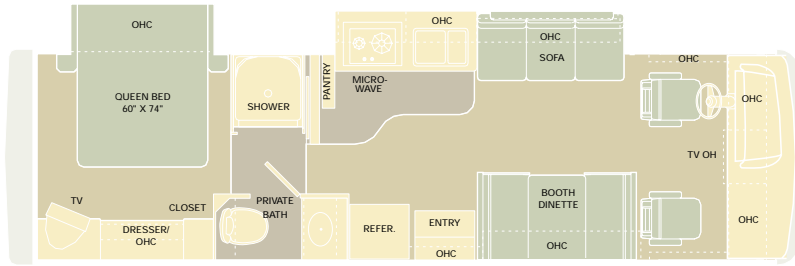

MODEL | 30PDD

- 30PDD Options Include:
- Electric Sofa
 - Freestanding Dinette
 - Vinyl Hide-A-Bed

MODEL | 30PBD

- 30PBD Options Include:
- Electric Sofa
 - Fabric Sofa with Table (ILO Dinette)
 - Freestanding Dinette
 - Vinyl Easy Bed