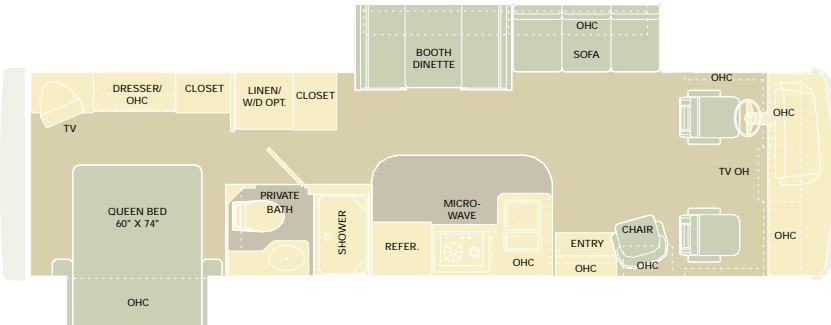

MODEL | 30PDD

- 30PDD Options Include:
- Electric Sofa
 - Freestanding Dinette
 - Vinyl Hide-A-Bed

MODEL | 30PBD

- 30PBD Options Include:
- Electric Sofa
 - Fabric Sofa with Table (ILO Dinette)
 - Freestanding Dinette
 - Vinyl Easy Bed

MODEL | 32PBD

- 32PBD Options Include:
- Bedroom Desk
 - Electric Sofa
 - Fabric/Vinyl Recliner
 - Freestanding Dinette
 - Vinyl Hide-A-Bed

MODEL | 34SBD

- 34SBD Options Include:
- Bedroom Desk
 - Electric Sofa
 - Fabric/Vinyl Recliner
 - Freestanding Dinette
 - Vinyl Hide-A-Bed