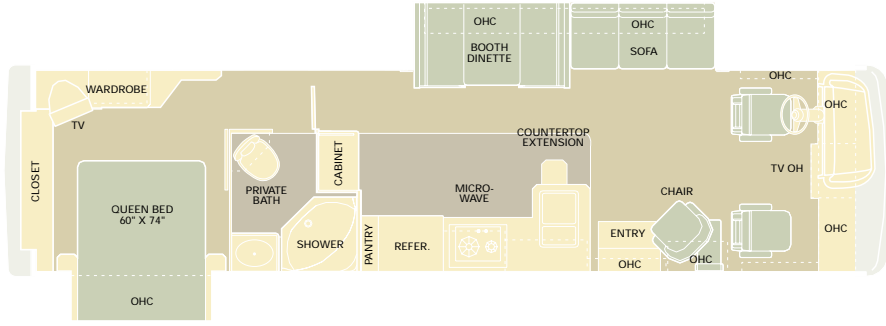

MODEL | 34PDT

- 34PDT Options Include:
- Bedroom Desk
 - Vinyl Easy Bed

Legend for floor plan materials:

- Plank (represented by a light brown circle)
- Carpet (represented by a yellow circle)

MODEL | 34PBD

- 34PBD Options Include:
- Electric Sofa
 - Fabric/Vinyl Recliner
 - Freestanding Dinette
 - Neo-Angled Bath Tub
 - Vinyl Hide-A-Bed

MODEL | 36WDD

- 36WDD Options Include:
- Bedroom Desk
 - Electric Sofa
 - Fabric/Vinyl Recliner
 - Freestanding Dinette
 - Neo-Angled Bath Tub
 - Vinyl Hide-A-Bed