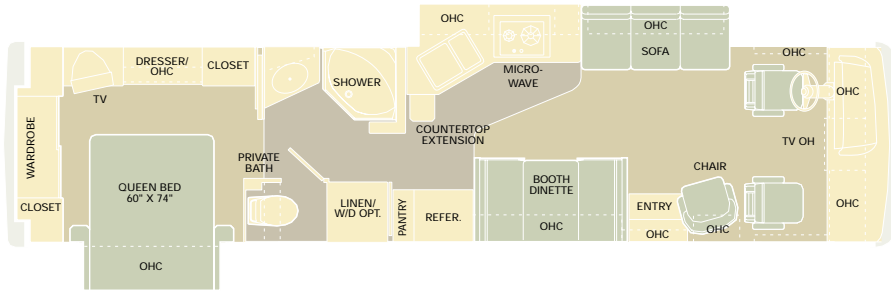

MODEL | 36PBD