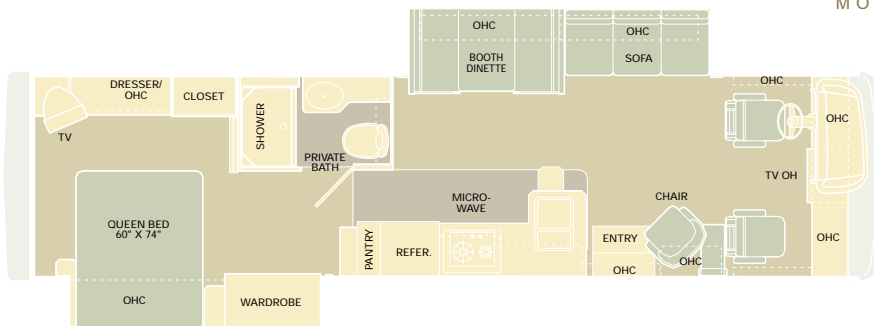

MODEL | 34SBD

1. 34SBD Options Include:
2. Bedroom Desk
   - Electric Sofa
   - Fabric/Vinyl Recliner
   - Freestanding Dinette
   - Vinyl Hide-A-Bed