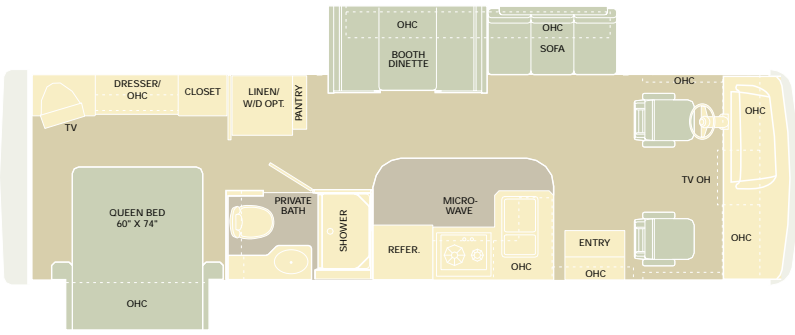

MODEL | 30PDD

- 30PDD Options Include:
- Electric Sofa
 - Freestanding Dinette
 - Vinyl Hide-A-Bed

MODEL | 30PBD

- 30PBD Options Include:
- Electric Sofa
 - Fabric Sofa with Table (ILO Dinette)
 - Freestanding Dinette
 - Vinyl Easy Bed