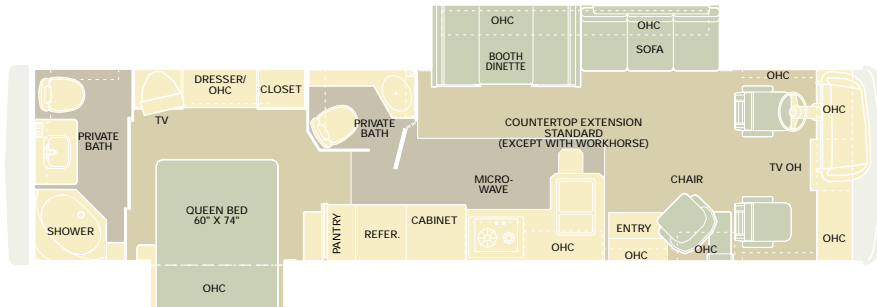

MODEL | 36DBD

1. 36DBD Options Include:
2. Electric Sofa
   - Fabric/Vinyl Recliner
   - Freestanding Dinette
   - Neo-Angled Bath Tub
   - Vinyl Hide-A-Bed

OPTIONAL ITEMS:

Bedroom Desk	Electric Sofa	Fabric Sofa with Table	Fabric/Vinyl Recliner	Freestanding Dinette	L-Shaped Sofa	Neo-Angled Bath Tub	Vinyl Easy Bed	Vinyl Hide-A-Bed	Vinyl Hide-A-Bed with Footrest