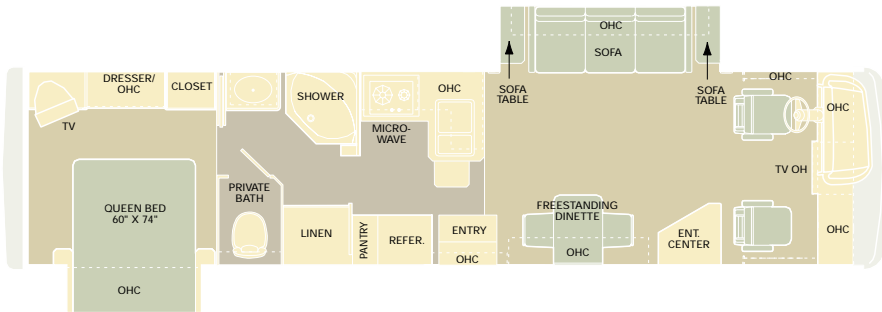

- 34PBD Options Include:
- Electric Sofa
 - Fabric/Vinyl Recliner
 - Freestanding Dinette
 - Neo-Angled Bath Tub
 - Vinyl Hide-A-Bed

MODEL | 36WDD

- 36WDD Options Include:
- Bedroom Desk
 - Electric Sofa
 - Fabric/Vinyl Recliner
 - Freestanding Dinette
 - Neo-Angled Bath Tub
 - Vinyl Hide-A-Bed

MODEL | 36PBD

- 36PBD Options Include:
- Bedroom Desk
 - Electric Sofa
 - Fabric/Vinyl Recliner
 - Freestanding Dinette
 - Neo-Angled Bath Tub
 - Vinyl Easy Bed

MODEL | 36PED

- 36PED Options Include:
- Bedroom Desk
 - L-Shaped Sofa
 - Neo-Angled Bath Tub
 - Vinyl Hide-A-Bed with Footrest