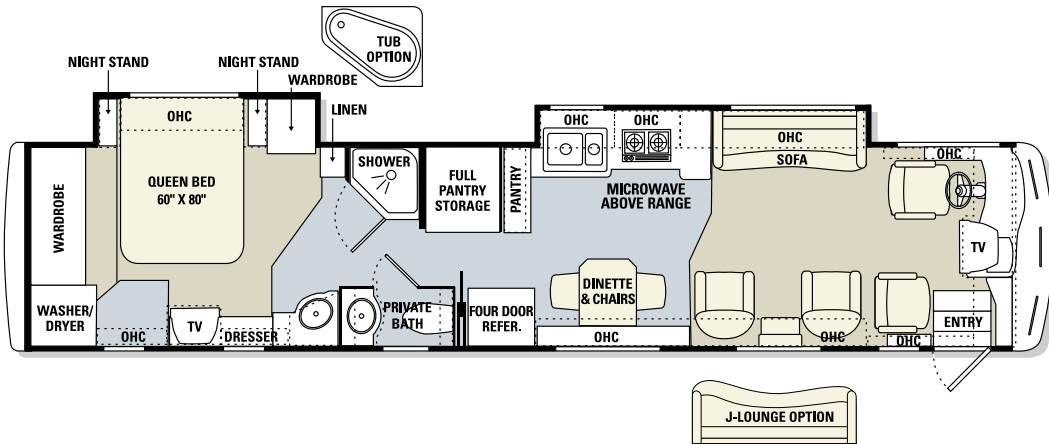

2003 floorplans, continued

Carpet
 Tile

42DBBS

42SBW

43DS2

*SIDE DOOR OPTION AVAILABLE.