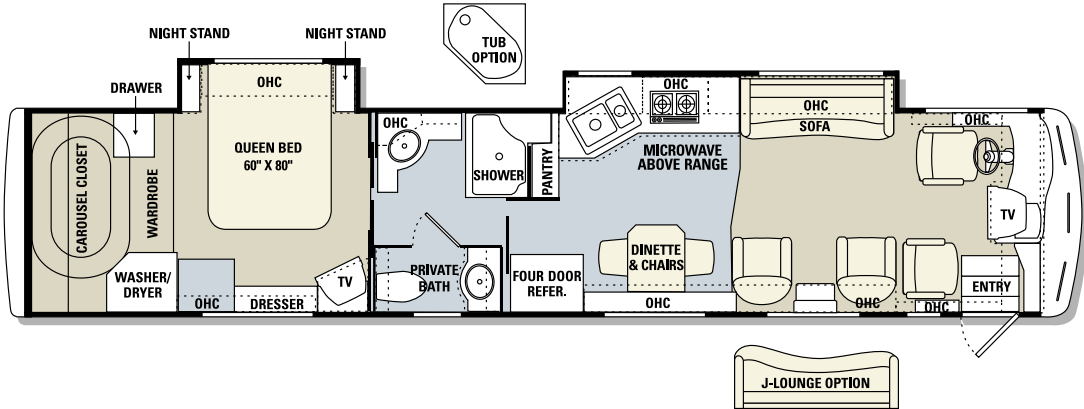

# 2003 floorplans, continued

Carpet
  Tile

42DBBS

42SBW

43DS2

\*SIDE DOOR OPTION AVAILABLE.

43PBT

43DS

### MEASUREMENTS

Wheelbase	250"	250"	250"	271"	271"	283"	283"	283"	291"	291"
Overall Length	41' 5"	41' 5"	41' 5"	42' 4"	42' 4"	43' 4"	43' 4"	43' 4"	45'	45'
Overall Height (with A/C)	12'	12'	12'	12'	12'	12'	12'	12'	12'	12'
Interior Height	79"	79"	79"	79"	79"	79"	79"	79"	79"	79"
Interior Width	96"	96"	96"	96"	96"	96"	96"	96"	96"	96"
Exterior Width	100 1/2"	100 1/2"	100 1/2"	100 1/2"	100 1/2"	100 1/2"	100 1/2"	100 1/2"	100 1/2"	100 1/2"