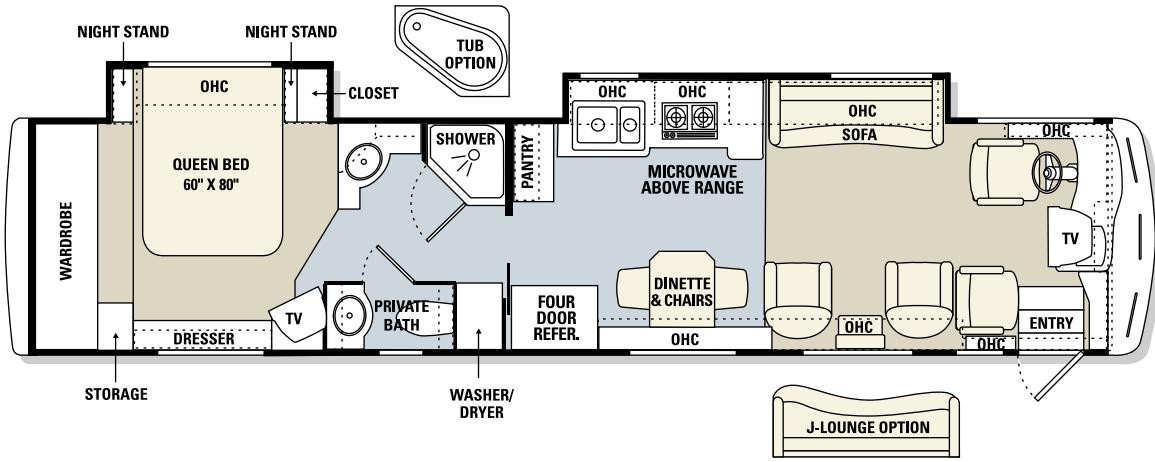

2003 floorplans, continued

Carpet
 Tile

42DBBS