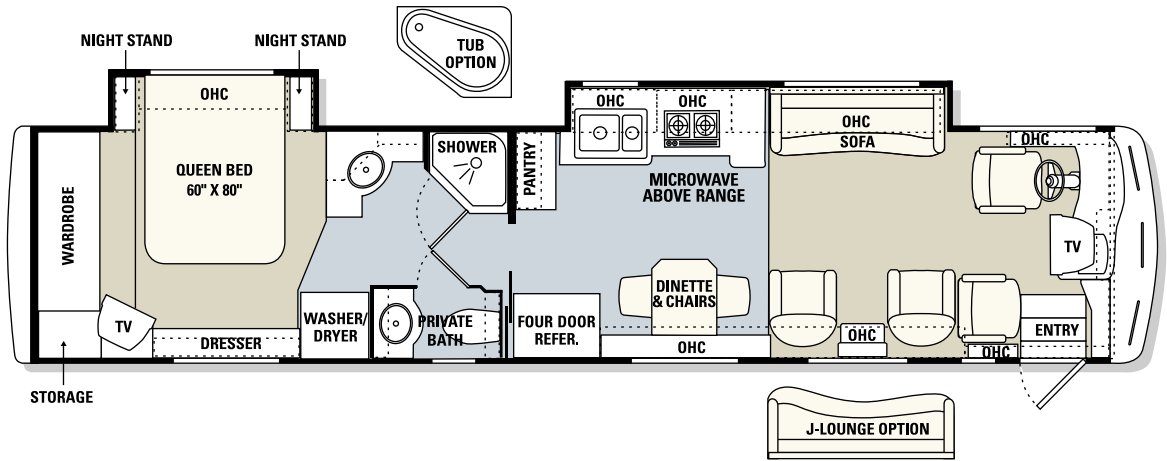

2003 floorplans

40DS