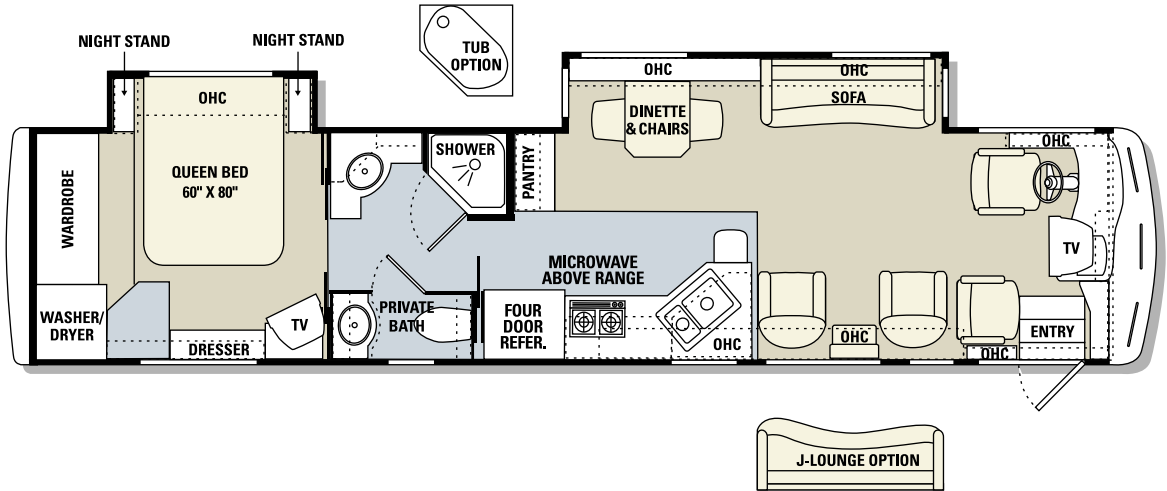

2003 floorplans

40DS

40PBDD

40PBT