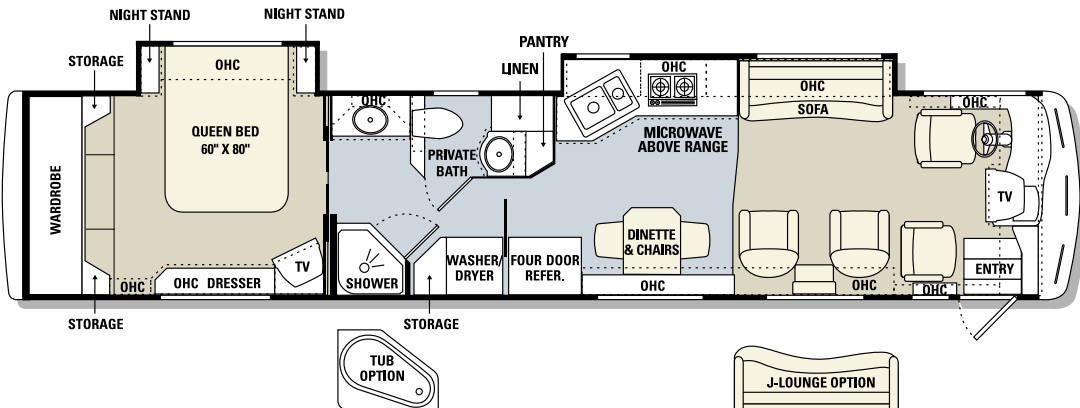

2003 floorplans, continued

Carpet
 Tile

42DBBS

42SBW

43DS2

*SIDE DOOR OPTION AVAILABLE.