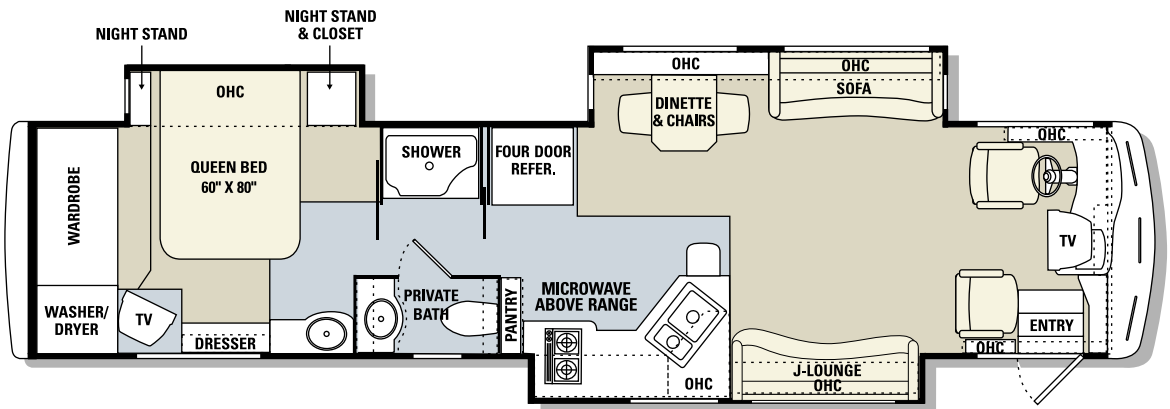

2003 floorplans

40DS

40PBDD

40PBT