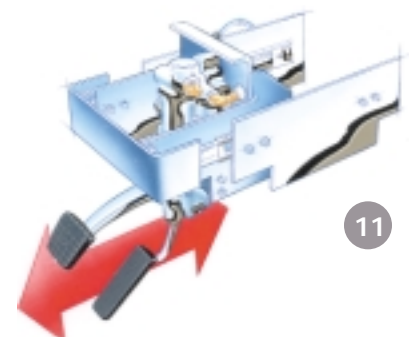

* Actual filled LP capacity is 80% of listing due to safety shut-off required on tank.

Put your hands on the metal

feel the Monaco quality construction

Diplomat RM8H Raised Rail Chassis features:

1. Stacked aluminum intercooler.
2. Highest in class 10,000 lb. tow hitch rating and 32,000 lb. GVWR.
3. Flared rail at engine compartment to 42 inches wide lowers engine mounting position.
4. Raised rail steel construction for larger storage bays, a lowered engine and outboard-mounted suspension.
5. Powerful Cummins® turbo-charged diesel engine for ample power, fuel economy and reliability.
6. 3/8-inch thick frame rail versus the regular 1/4-inch rail.
7. Eight outboard-mounted airbags and shock absorbers for decreased roll.
8. High rails provide full pass-through basement storage bays with flush floor.
9. Leveling sensors at each axle to continuously adjust the air pressure and maintain a level ride.
10. Allison® automatic transmission for smooth, precise shifting, increased fuel economy and added horse-power and torque.
11. Position of brake and accelerator pedals are easily adjustable to individual preferences.

Specifications

BODY CONSTRUCTION

Alumaframe Superstructure
Steel Cage Cockpit Construction
Peaked Aluminum Roof with
Fiberglass Insulation
Smooth Gel Coat Fiberglass Sidewalls
Front and Rear Molded Fiberglass Caps
with Integrated Bumpers
One-Piece Generator Access Door
Steel Framed Floor
Laminated Structurewood Flooring
Air Activated Power Step Well Cover
Interior Paneling with 3/4-inch
Insulation
Foam Insulated Underbelly with Luan
Backer
Power Heated Remote Mirrors
Headlamps with Turn Signals
Baggage Doors with Integrated Single
Handle Latches
One-Piece Polyethylene Pass-Through
Storage Compartments
Mud Flaps
Exterior Vinyl Graphics
Chrome Name Decals
Entry Step Storage
Rear Ladder